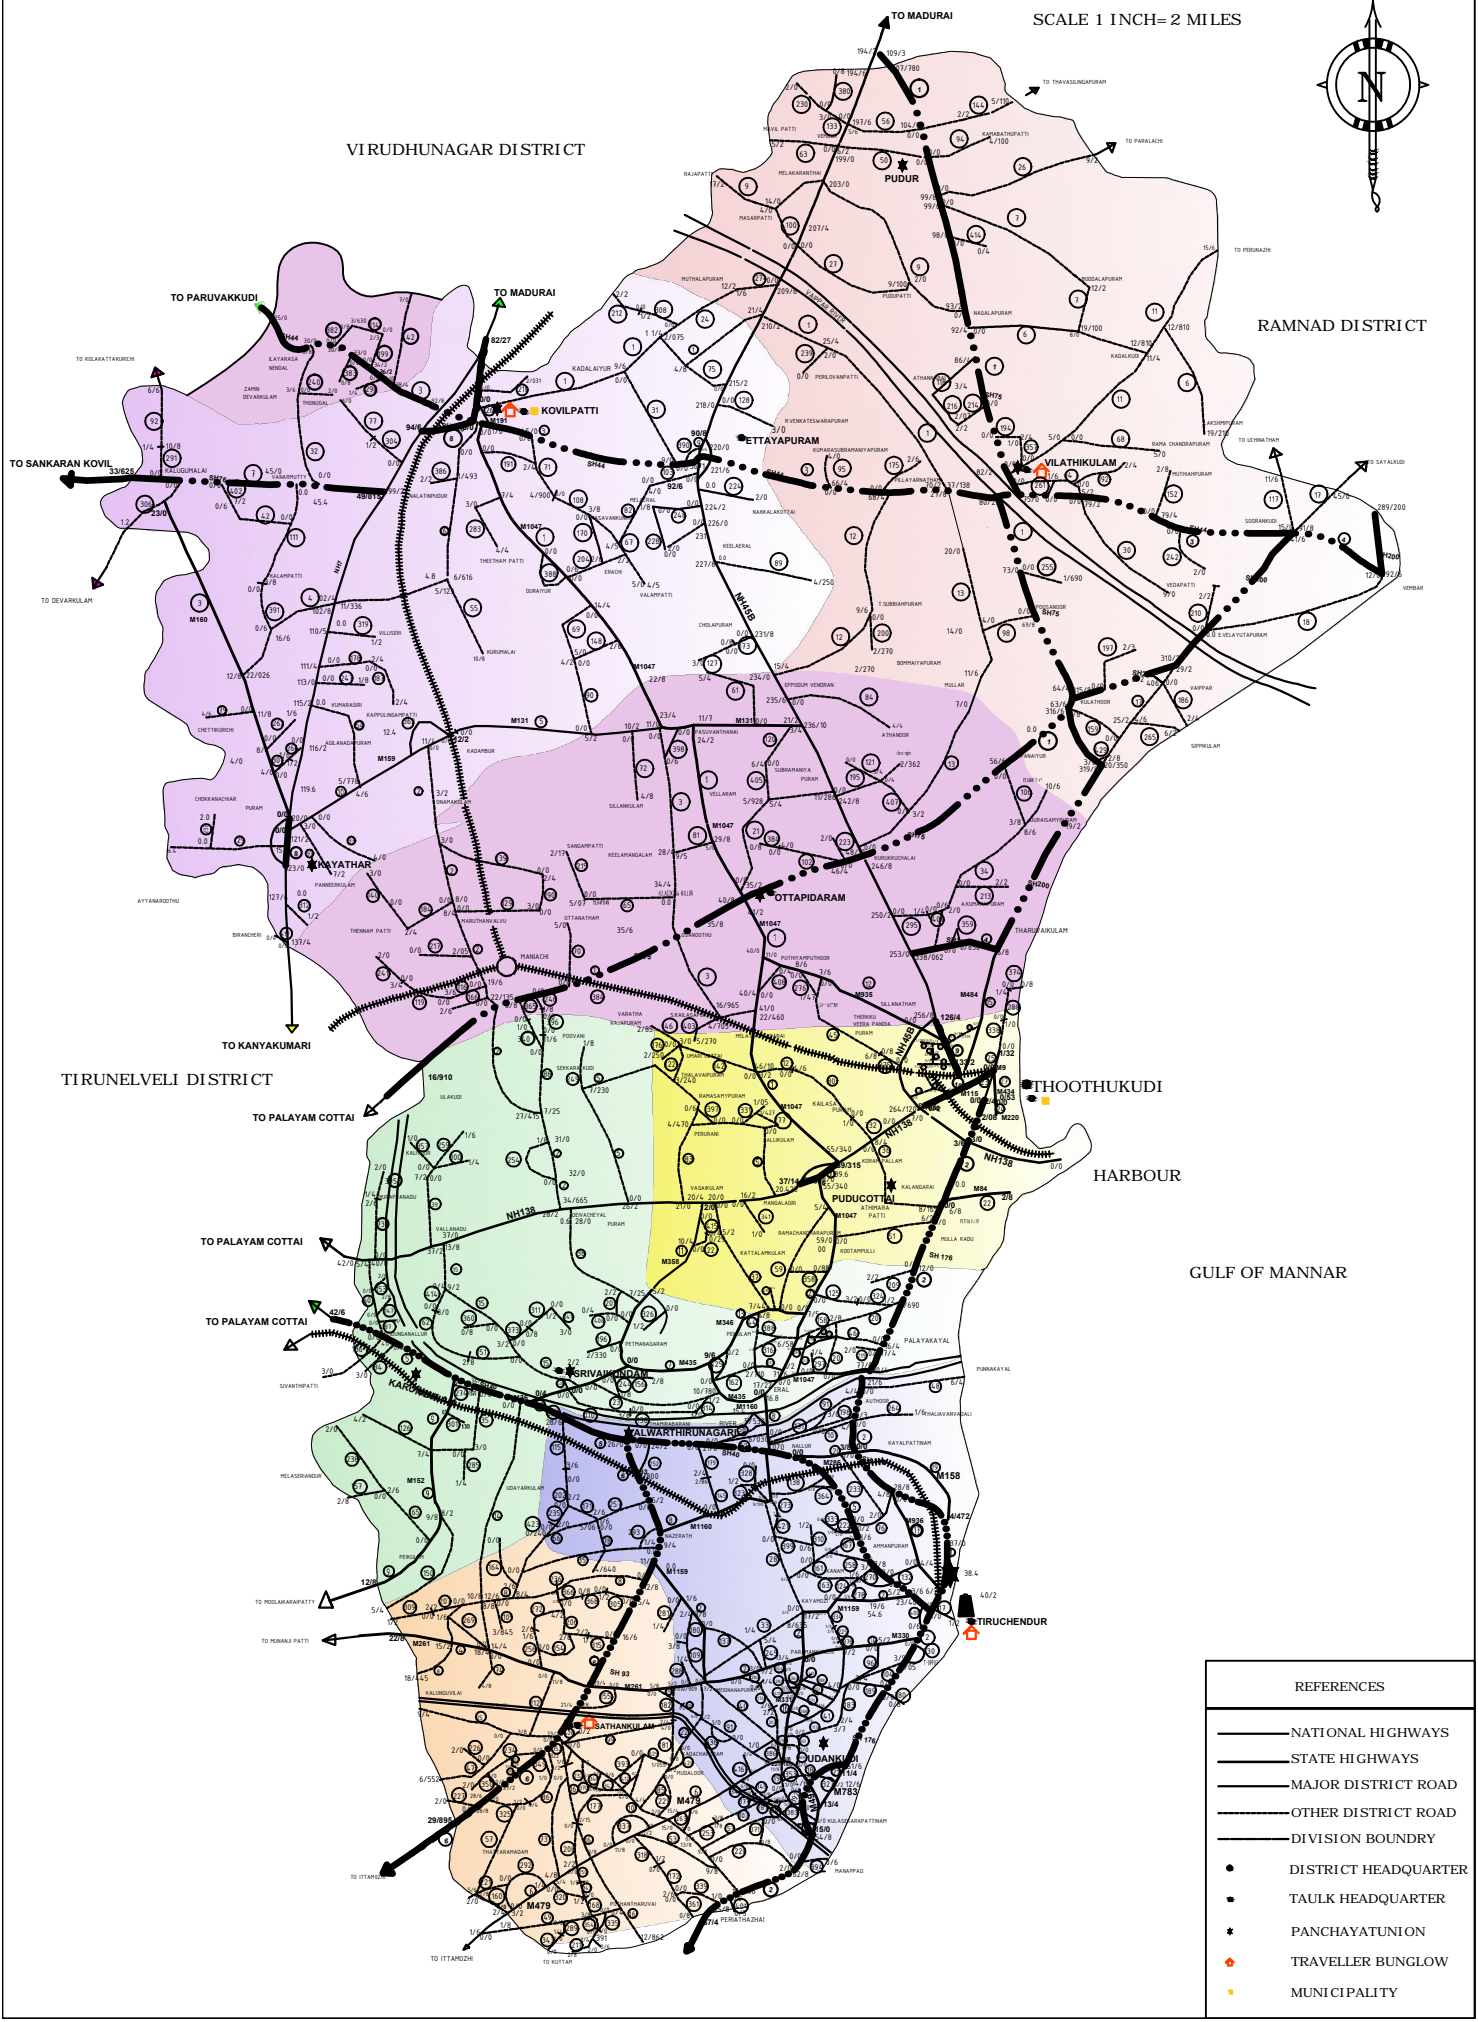

THOOTHUKUDI (H) C&M DIVISION JURISDICTION MAP

SCALE 1 INCH=2 MILES

REFERENCES

- NATIONAL HIGHWAYS
- STATE HIGHWAYS
- MAJOR DISTRICT ROAD
- OTHER DISTRICT ROAD
- DIVISION BOUNDARY
- DISTRICT HEADQUARTER
- TALKU HEADQUARTER
- ★ PANCHAYATUNION
- ◆ TRAVELLER BUNGLAW
- MUNICIPALITY