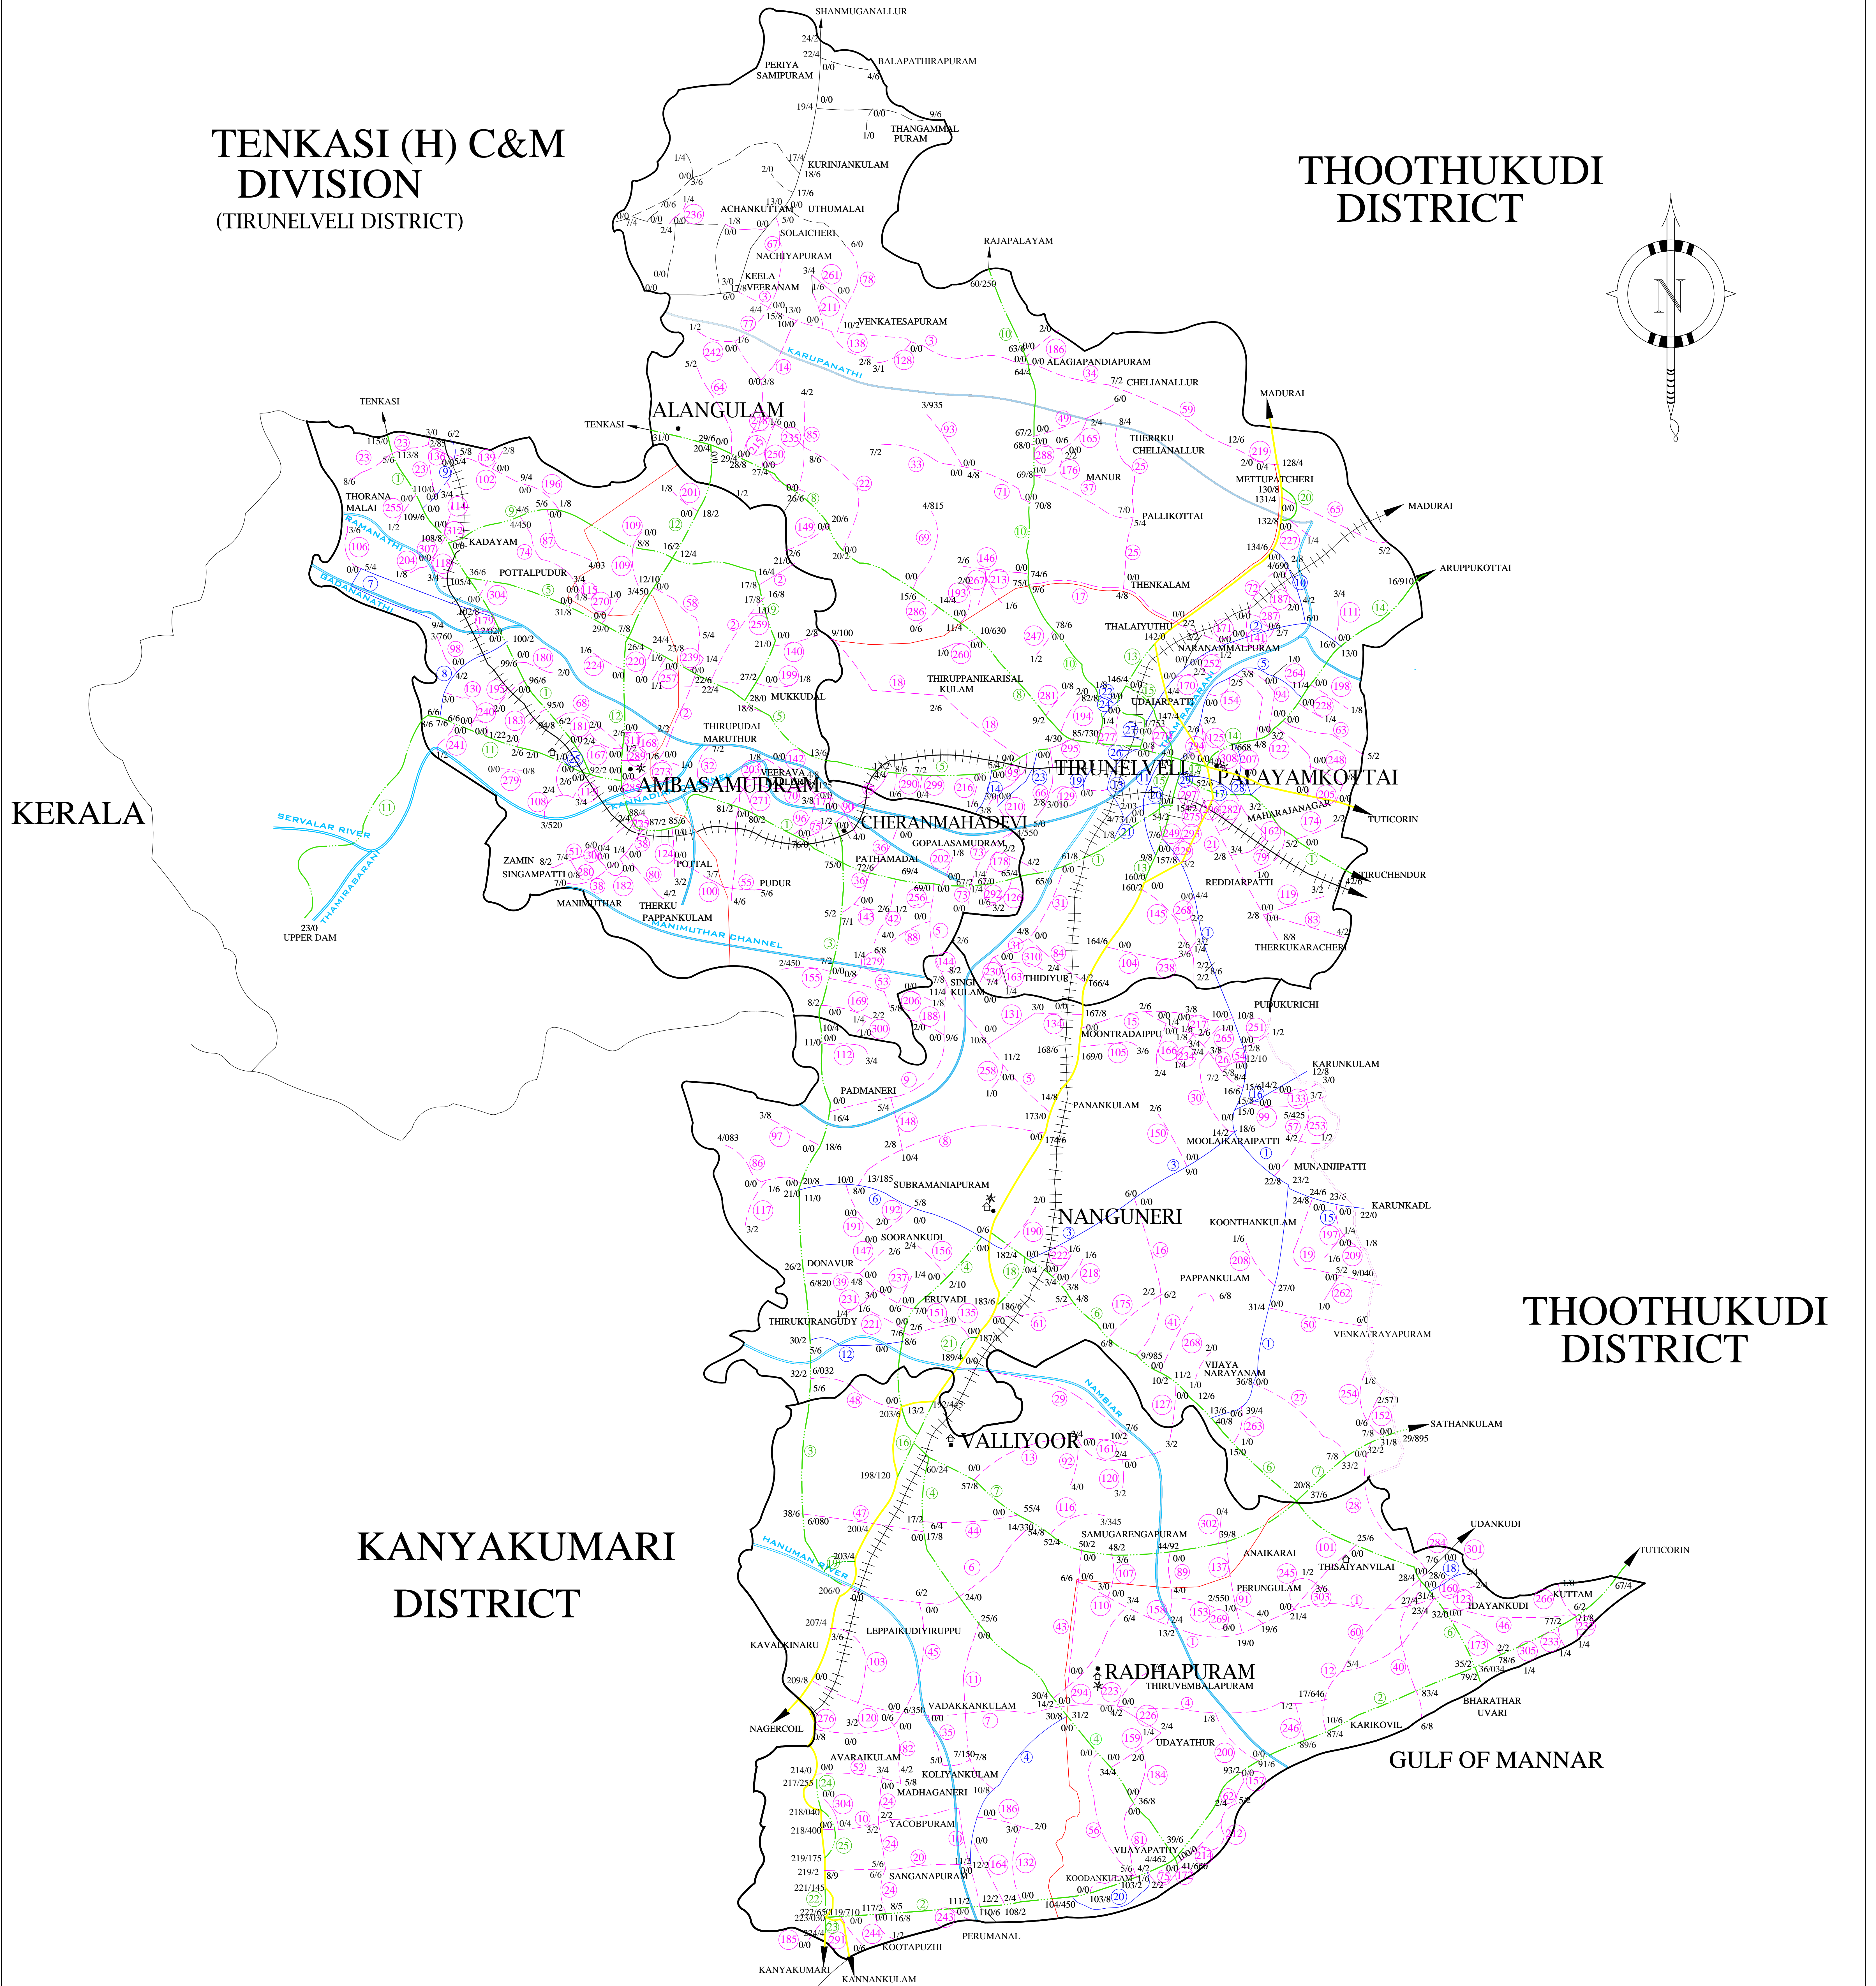

# TIRUNELVELI (H) C & M DIVISION MAP AS ON 31.03.2019

SCALE 1 INCH 2 MILE

TENKASI (H) C&M  
DIVISION  
(TIRUNELVELI DISTRICT)

THOOTHUKUDI  
DISTRICT

KERALA

THOOTHUKUDI  
DISTRICT

KANYAKUMARI  
DISTRICT

GULF OF MANNAR

REFERENCES	
	NATIONAL HIGHWAYS
	STATE HIGHWAYS
	MAJOR DISTRICT ROADS
	OTHER DISTRICT ROADS
	RAILWAY TRACK
	DIVISION BOUNDRY
	SUB DIVISION HEAD QUARTERS
	SECTION HEAD QUARTERS
	TRAVELLERS BUNGALOW
	RIVER