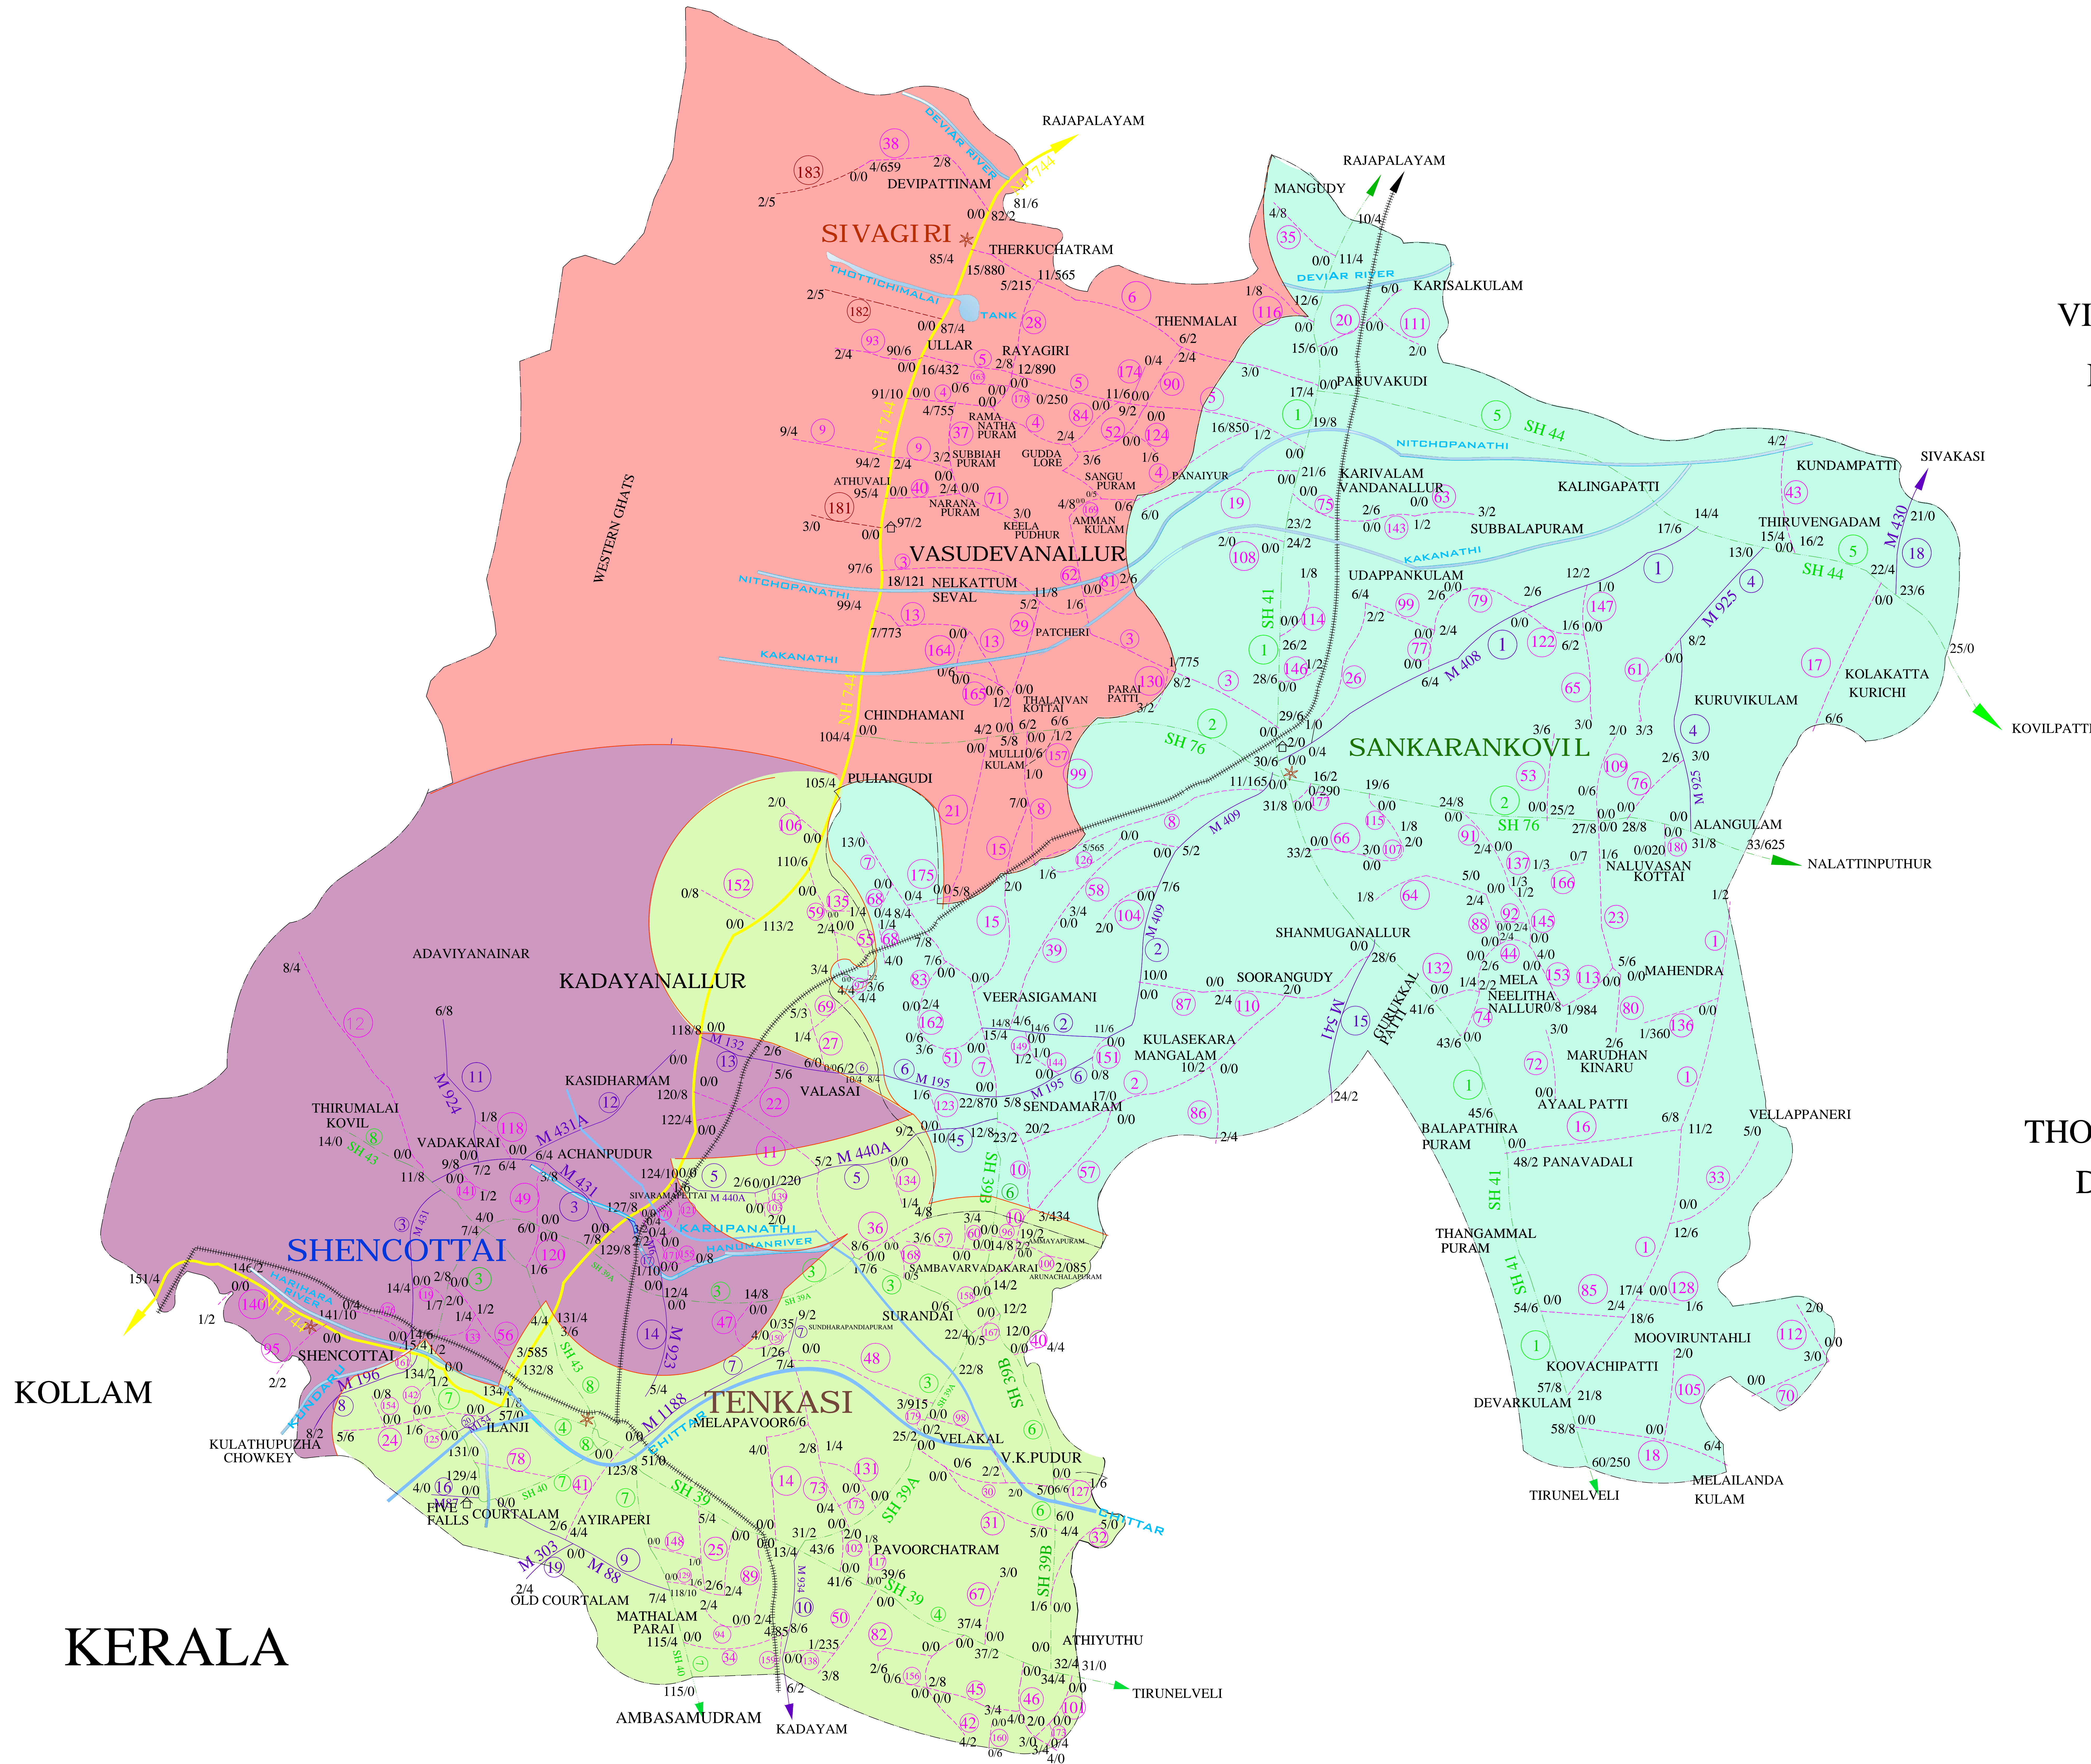

TENKASI (H) C&M DIVISION JURISDICTION MAP

VIRUDHUNAGAR
DISTRICT

THOOTHUKUDI
DISTRICT

REFERENCES	
	NATIONAL HIGHWAYS
	STATE HIGHWAYS
	MAJOR DISTRICT ROADS
	OTHER DISTRICT ROADS
	SUGARCANE ROADS
	RAILWAY TRACK
	DISTRICT BOUNDRY
	SUB DIVISION HEAD QUARTERS
	SECTION HEAD QUARTERS
	TRAVELLERS BUNGALOW
	RIVER