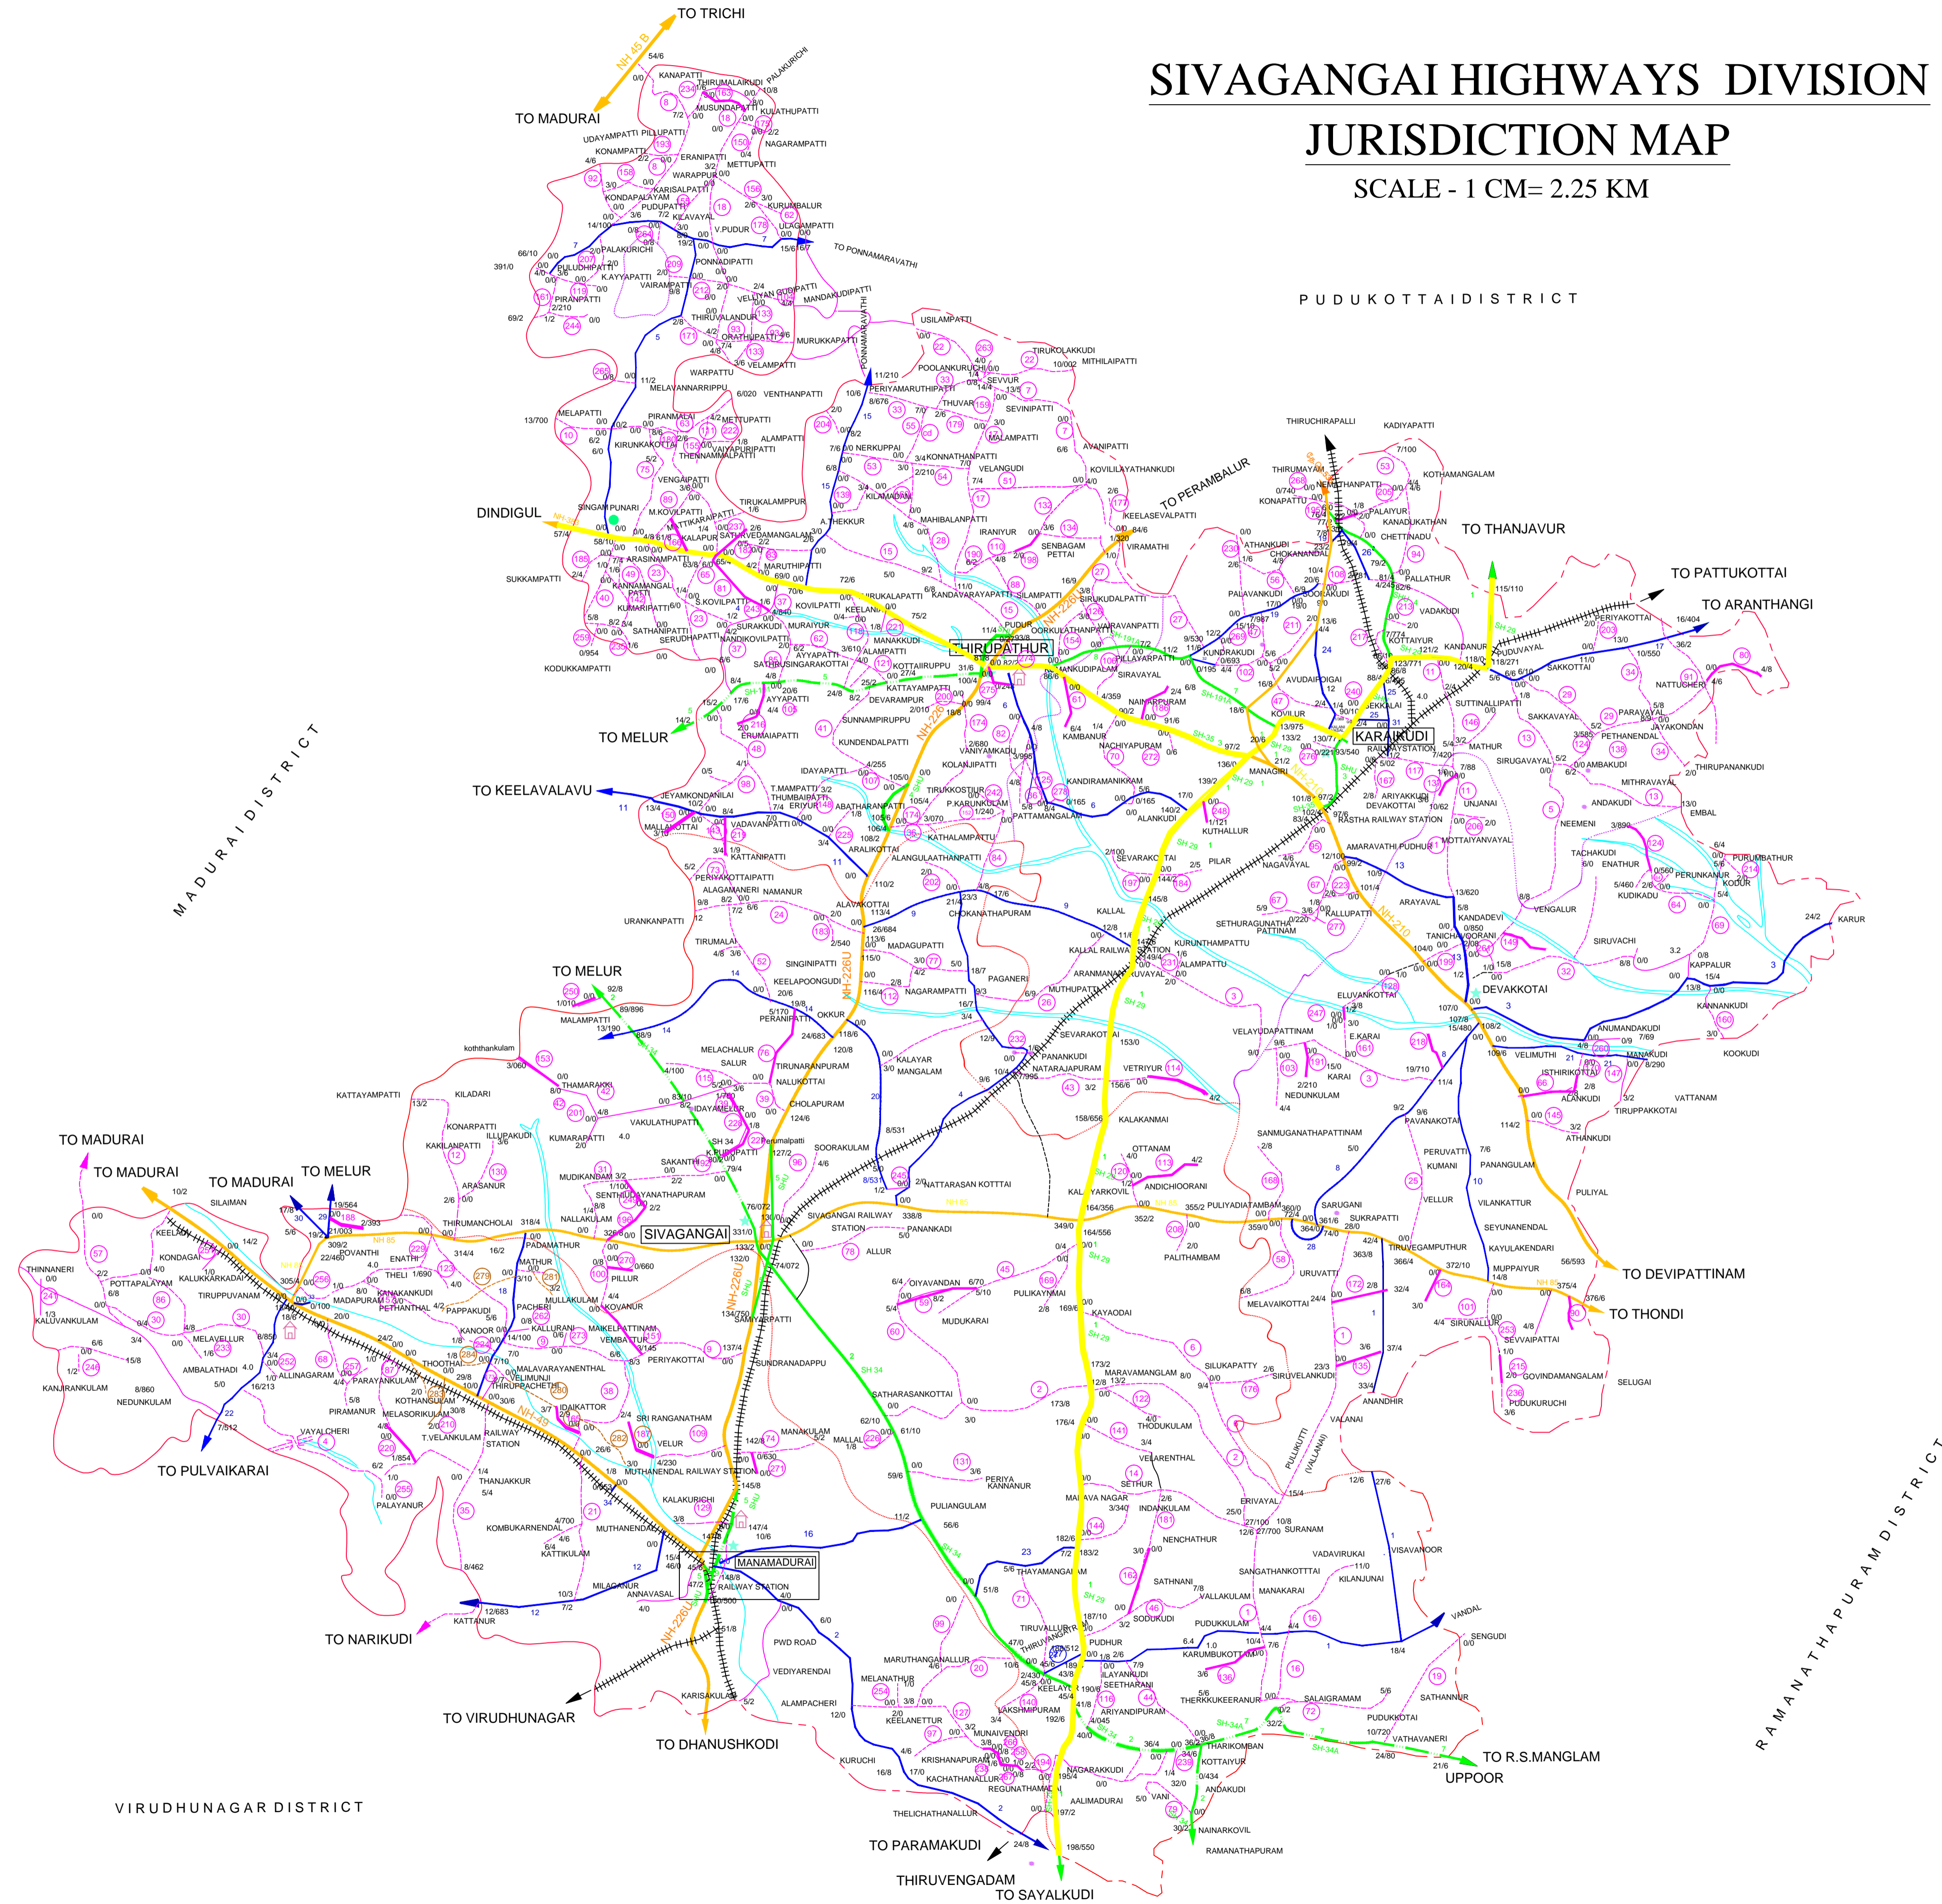

SIVAGANGAI HIGHWAYS DIVISION

JURISDICTION MAP

SCALE - 1 CM= 2.25 KM

STRATEGIC ROAD EXP- II

REFERENCE

- NATIONAL HIGHWAYS
- STATE HIGHWAYS
- MAJOR DISTRICT ROADS
- OTHER DISTRICT ROADS
- SUGAR CANE ROADS
- TRACKS
- - - DISTRICT BOUNDARY
- - - SUB-DIVISION BOUNDARY
- ★ SUB-DIVISION HEAD QUARTERS
- SECTION HEAD QUARTERS
- 🏠 TRAVELLERS BUNGALOW
- VILLAGE TALUK TOWN