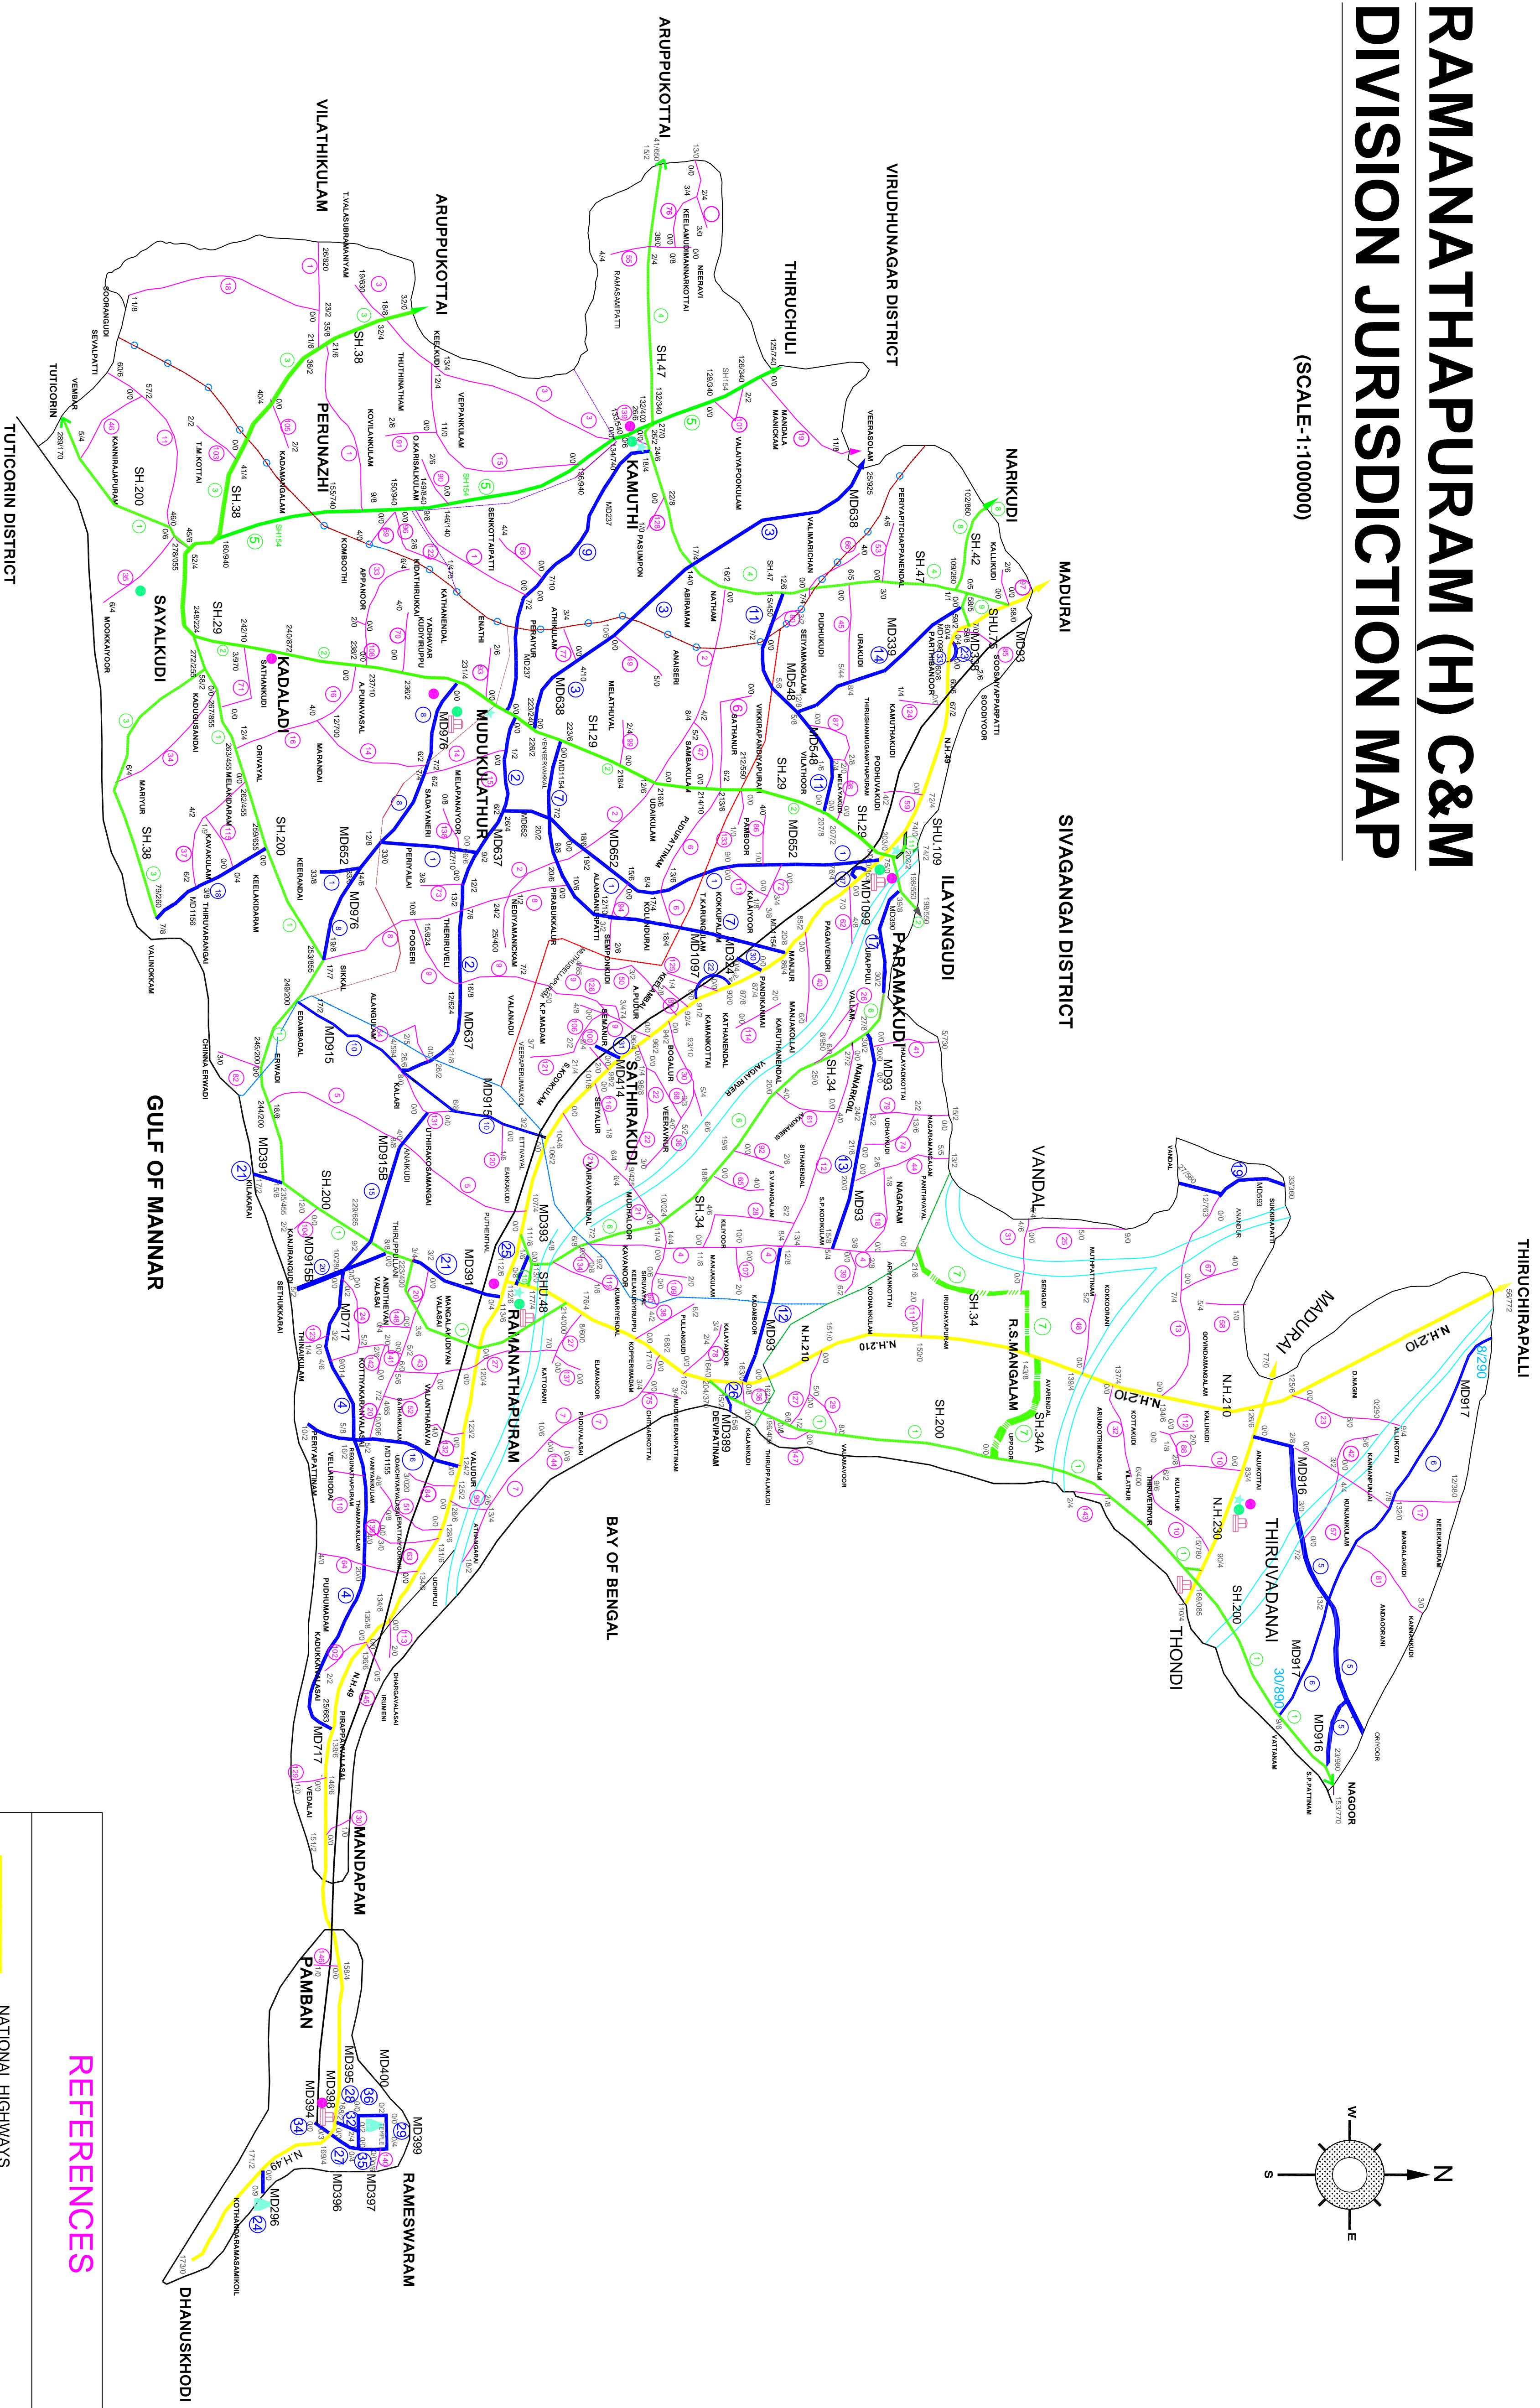

# RAMANATHAPURAM (H) C&M DIVISION JURISDICTION MAP

(SCALE-1:100000)

## REFERENCES

- NATIONAL HIGHWAYS
- STATE HIGHWAYS
- MAJOR DISTRICT ROAD
- OTHER DISTRICT ROAD
- RAILWAY TRACK
- DISTRICT BOUNDARY
- SECTION HEAD QUARTER
- TRAVELLERS BUNGALOW
- TALUK HEAD QUARTER