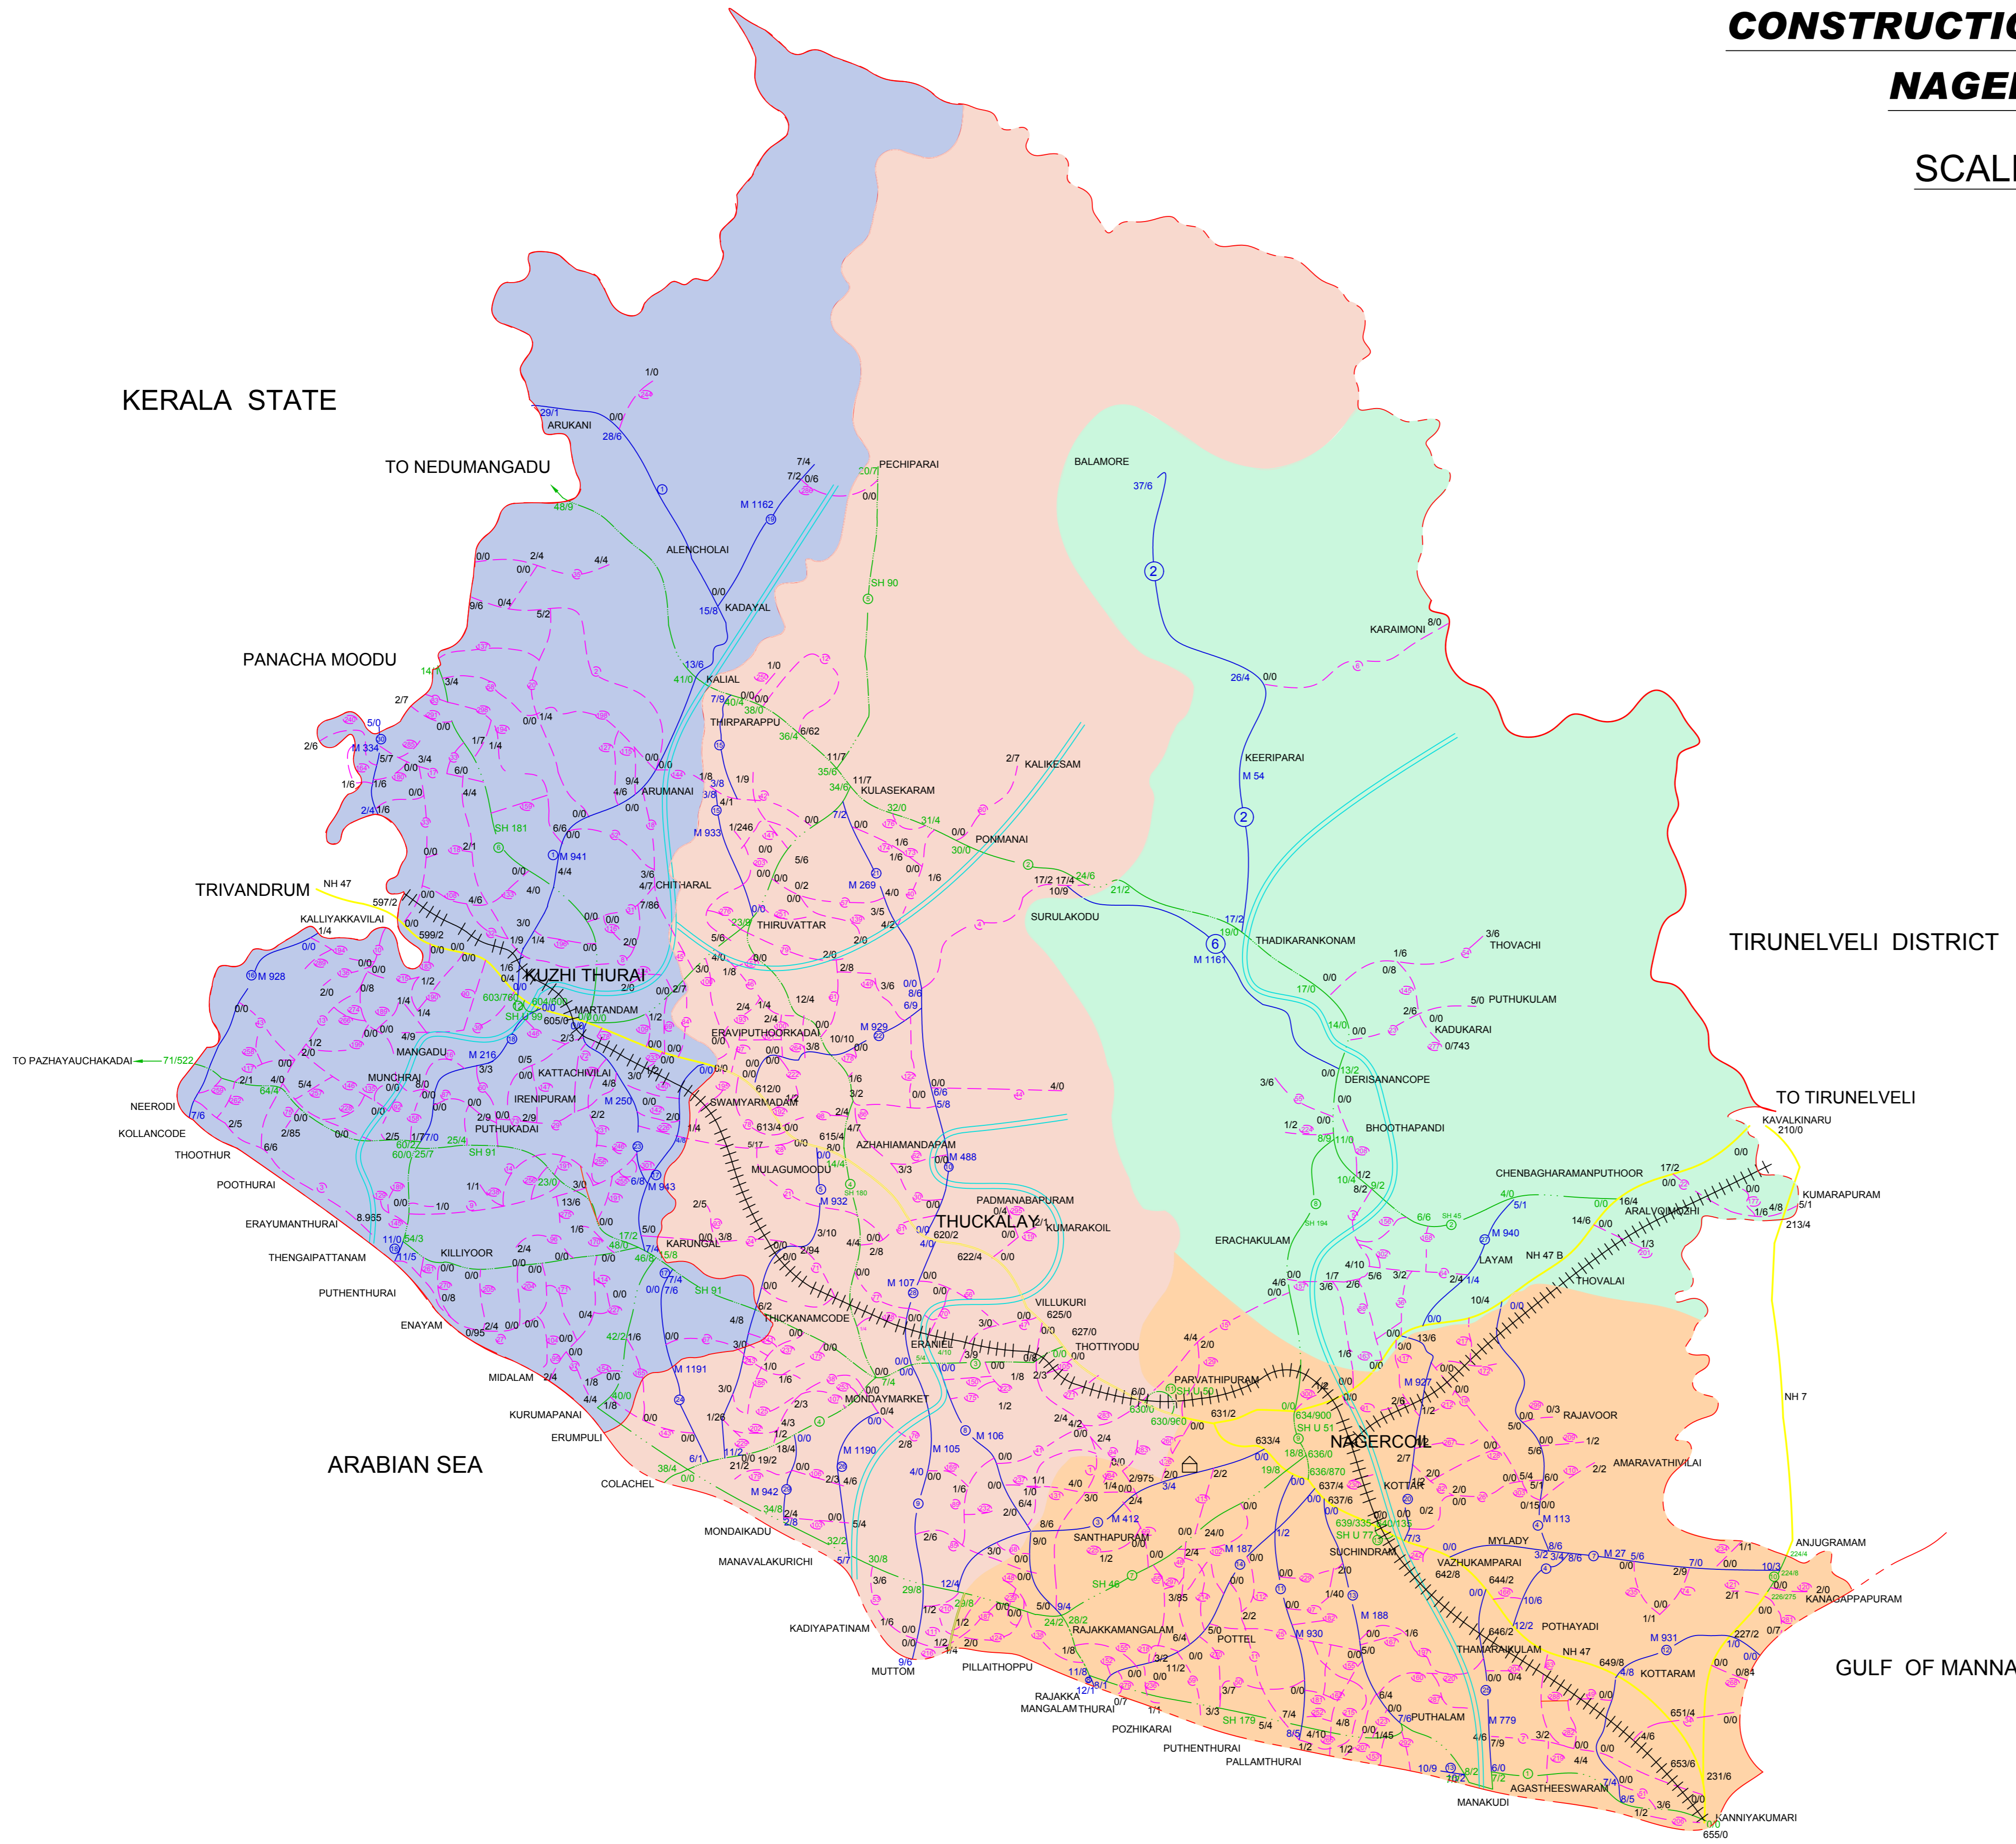

# KANNIYAKUMARI DISTRICT HIGHWAYS CONSTRUCTION AND MAINTENANCE NAGERCOIL DIVISION

SCALE: 1 INCH=1MILES

- NAGERCOIL SUB DIVISION
- THOVALAI SUB DIVISION
- THUCKALAY SUB DIVISION
- KUZHITHURAI SUB DIVISION

REFERENCES	
	NATIONAL HIGHWAYS
	STATE HIGH WAYS
	MAJOR DISTRICT ROADS
	OTHER DISTRICT ROADS
	RIVER
	RAILWAY TRACK
	DISTRICT BOUNDARY