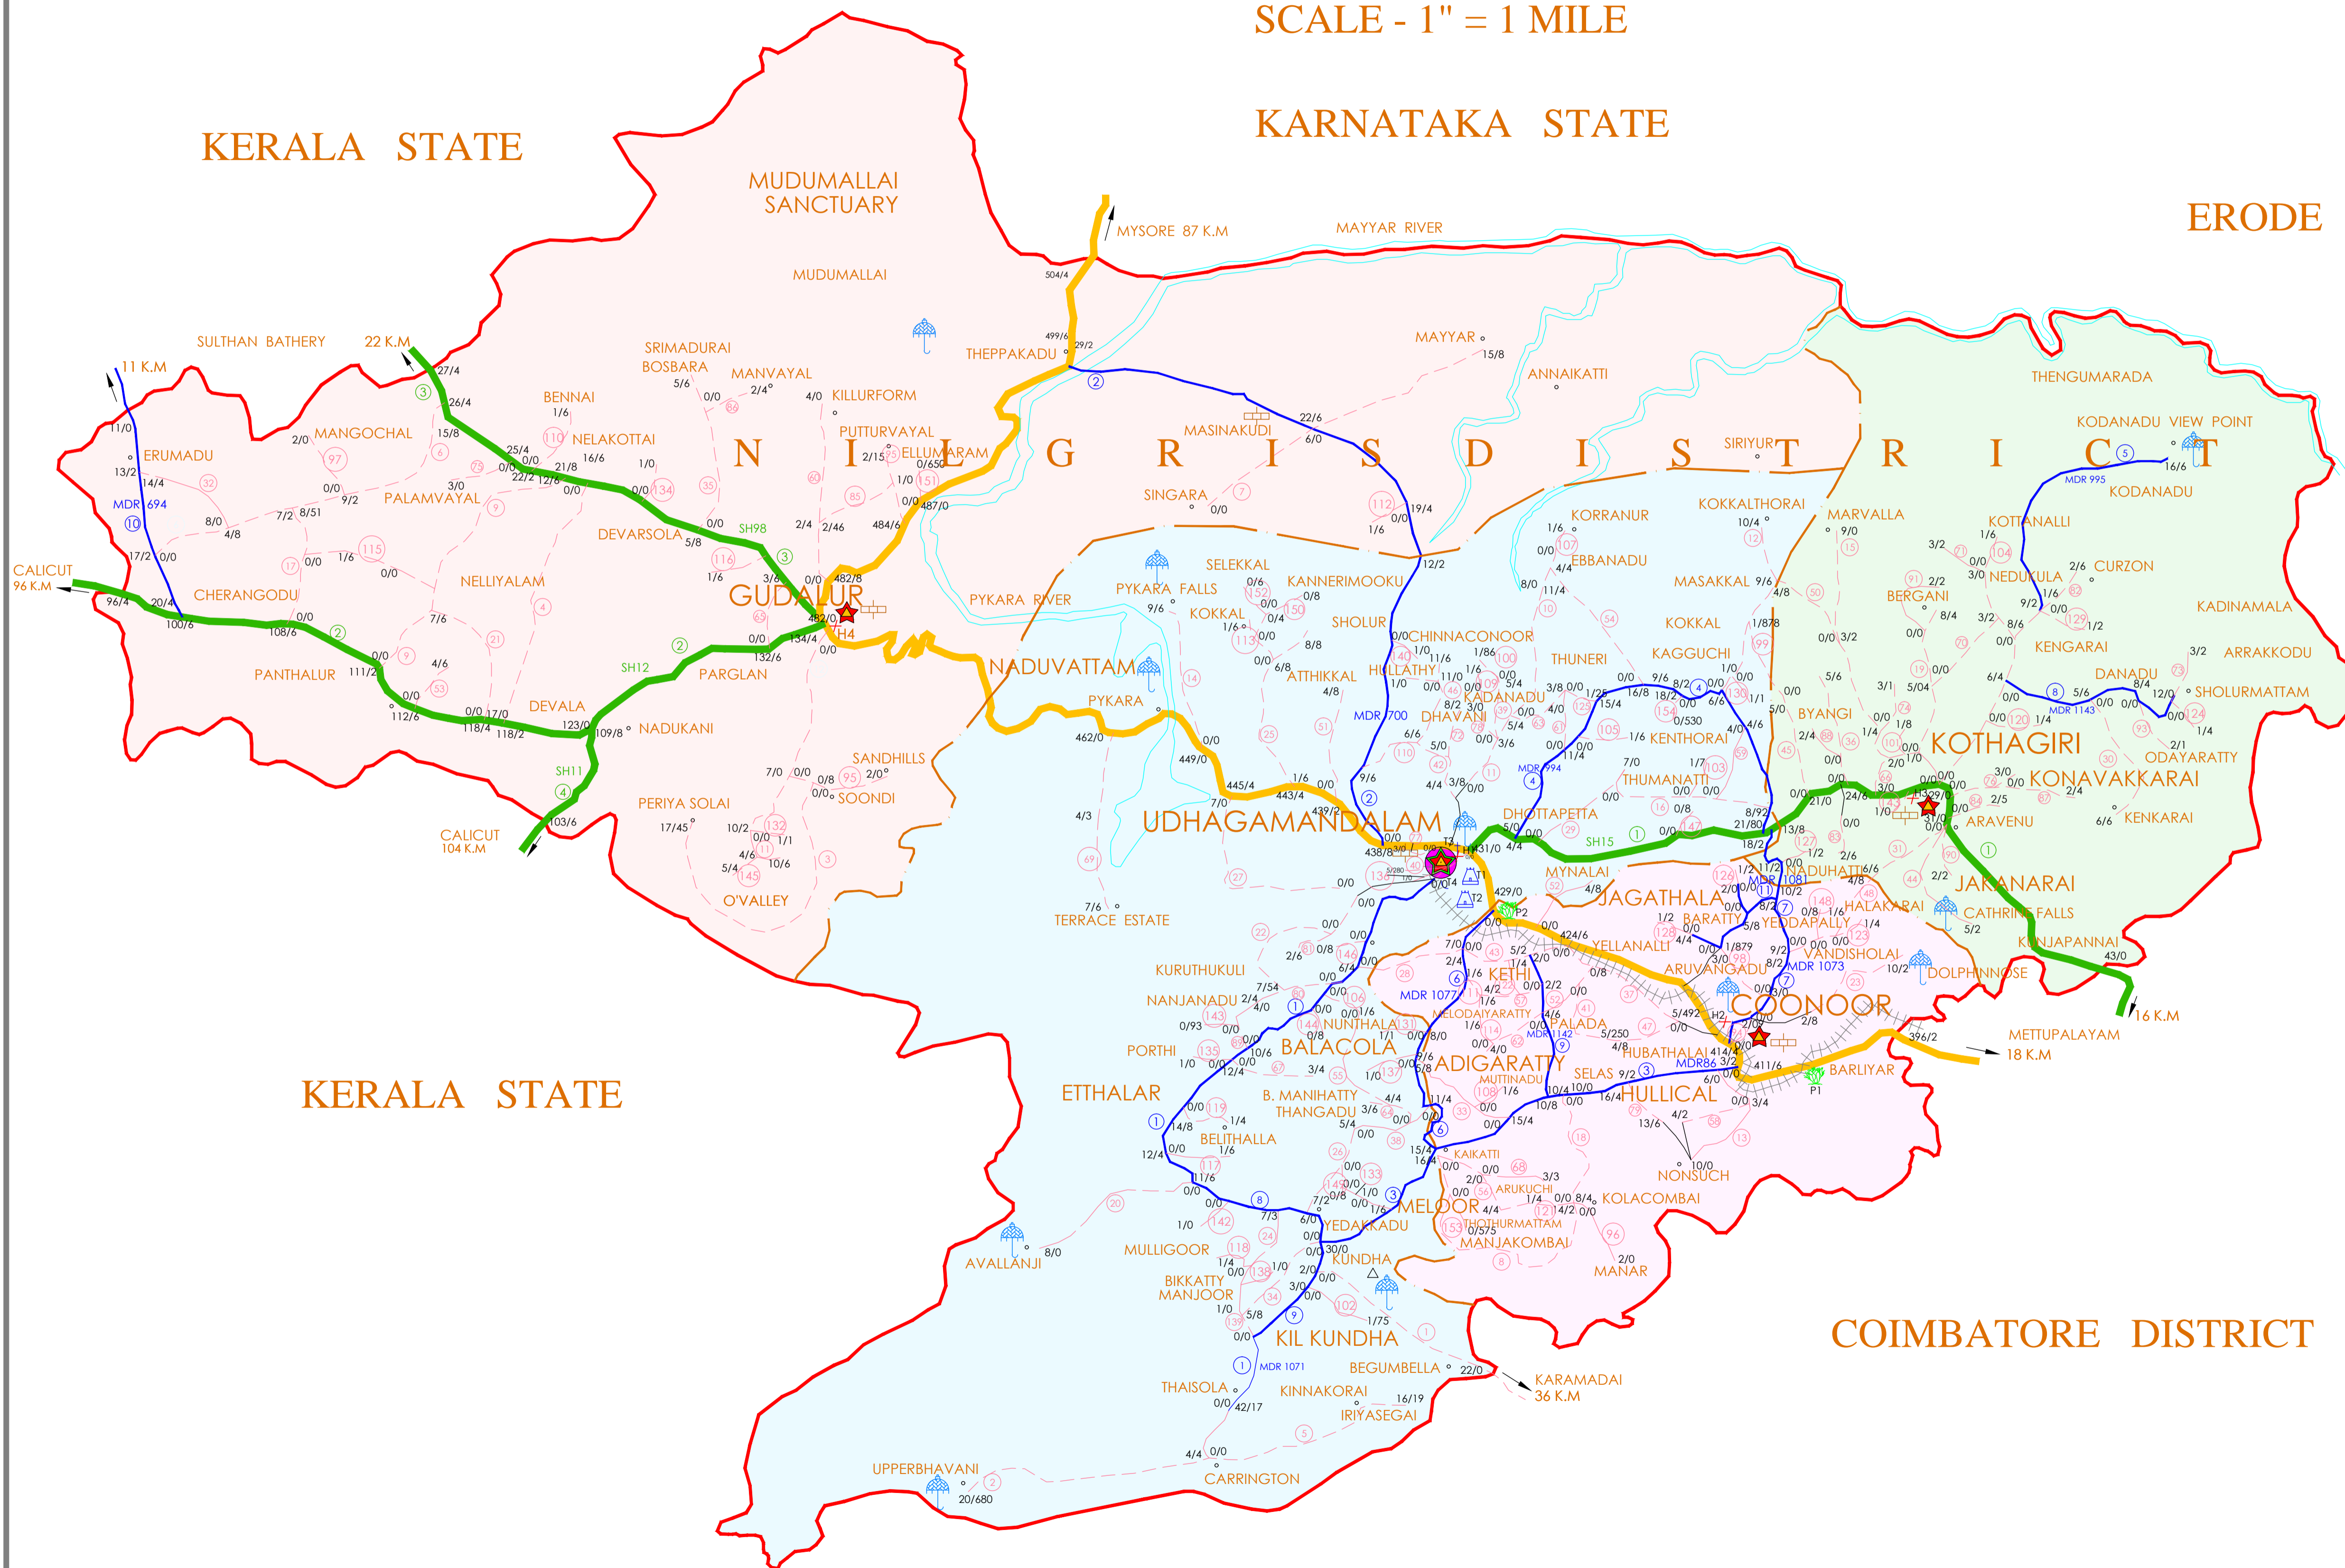

HIGHWAYS DEPARTMENT UDHAGAMANDALAM DIVISION JURISDICTION MAP

MAP SHOWING NH, SH, MDR AND ODRs

SCALE - 1" = 1 MILE

KARNATAKA STATE

KERALA STATE

ERODE DISTRICT

REFERENCE

	NATIONAL HIGHWAYS
	STATE HIGHWAYS
	MAJOR DISTRICT ROADS
	OTHER DISTRICT ROADS
	RAILWAY TRACK
	DISTRICT BOUNDARY
	SUBDIVISION BOUNDARY
	DIVISION HEADQUARTERS
	SUBDIVISION HEADQUARTERS
	SECTION HEADQUARTERS
	RIVER
	PICNIC SPOT
	TRAVELLERS BUNGALOW

DIVISIONAL ENGINEER
HIGHWAYS DEPARTMENT
UDHAGAMANDALAM