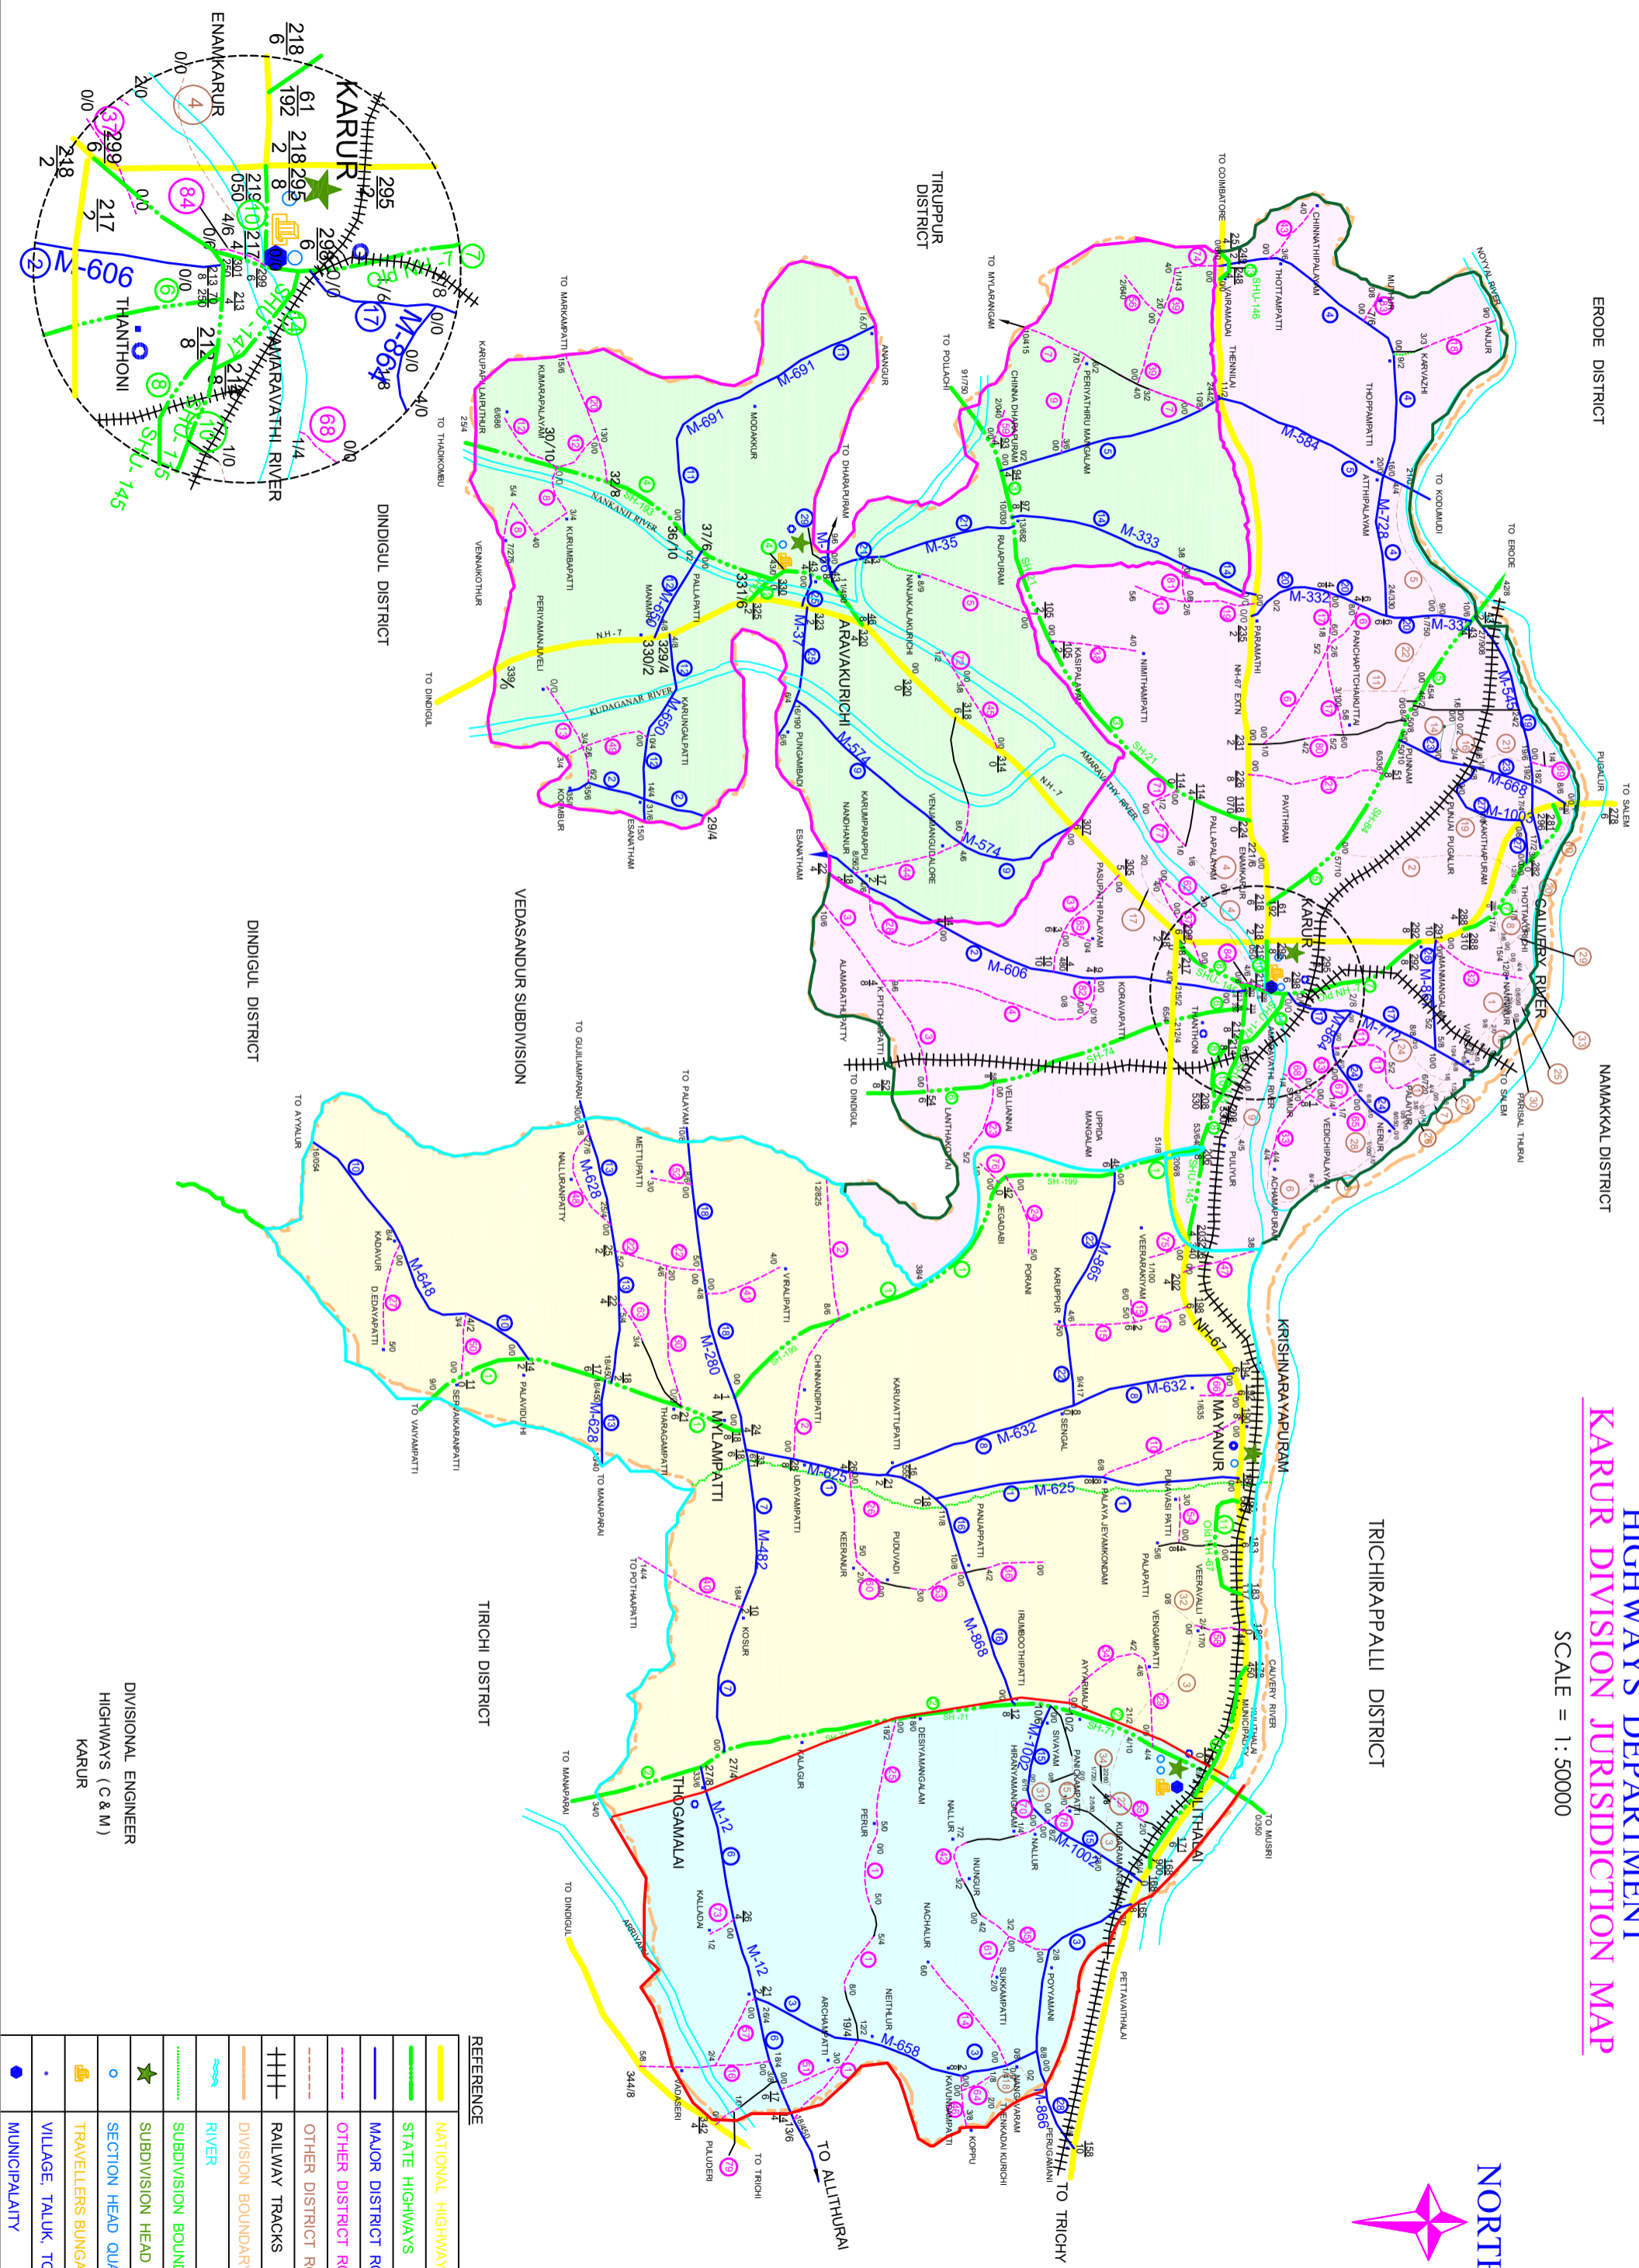

ERODE DISTRICT

NAMAKKAL DISTRICT

HIGHWAYS DEPARTMENT

KARUR DIVISION JURISDICTION MAP

SCALE = 1 : 50000

REFERENCE

	NATIONAL HIGHWAYS
	STATE HIGHWAYS
	MAJOR DISTRICT ROADS
	OTHER DISTRICT ROADS
	OTHER DISTRICT ROADS (SUGARCANE ROAD)
	RAILWAY TRACKS
	DIVISION BOUNDARY
	RIVER
	SUBDIVISION BOUNDARY
	SUBDIVISION HEAD QUARTERS
	SECTION HEAD QUARTERS
	TRAVELLERS BUNGALOW
	VILLAGE, TALUK, TOWN, CITY
	MUNICIPALITY

DIVISIONAL ENGINEER
HIGHWAYS (C & M)
KARUR