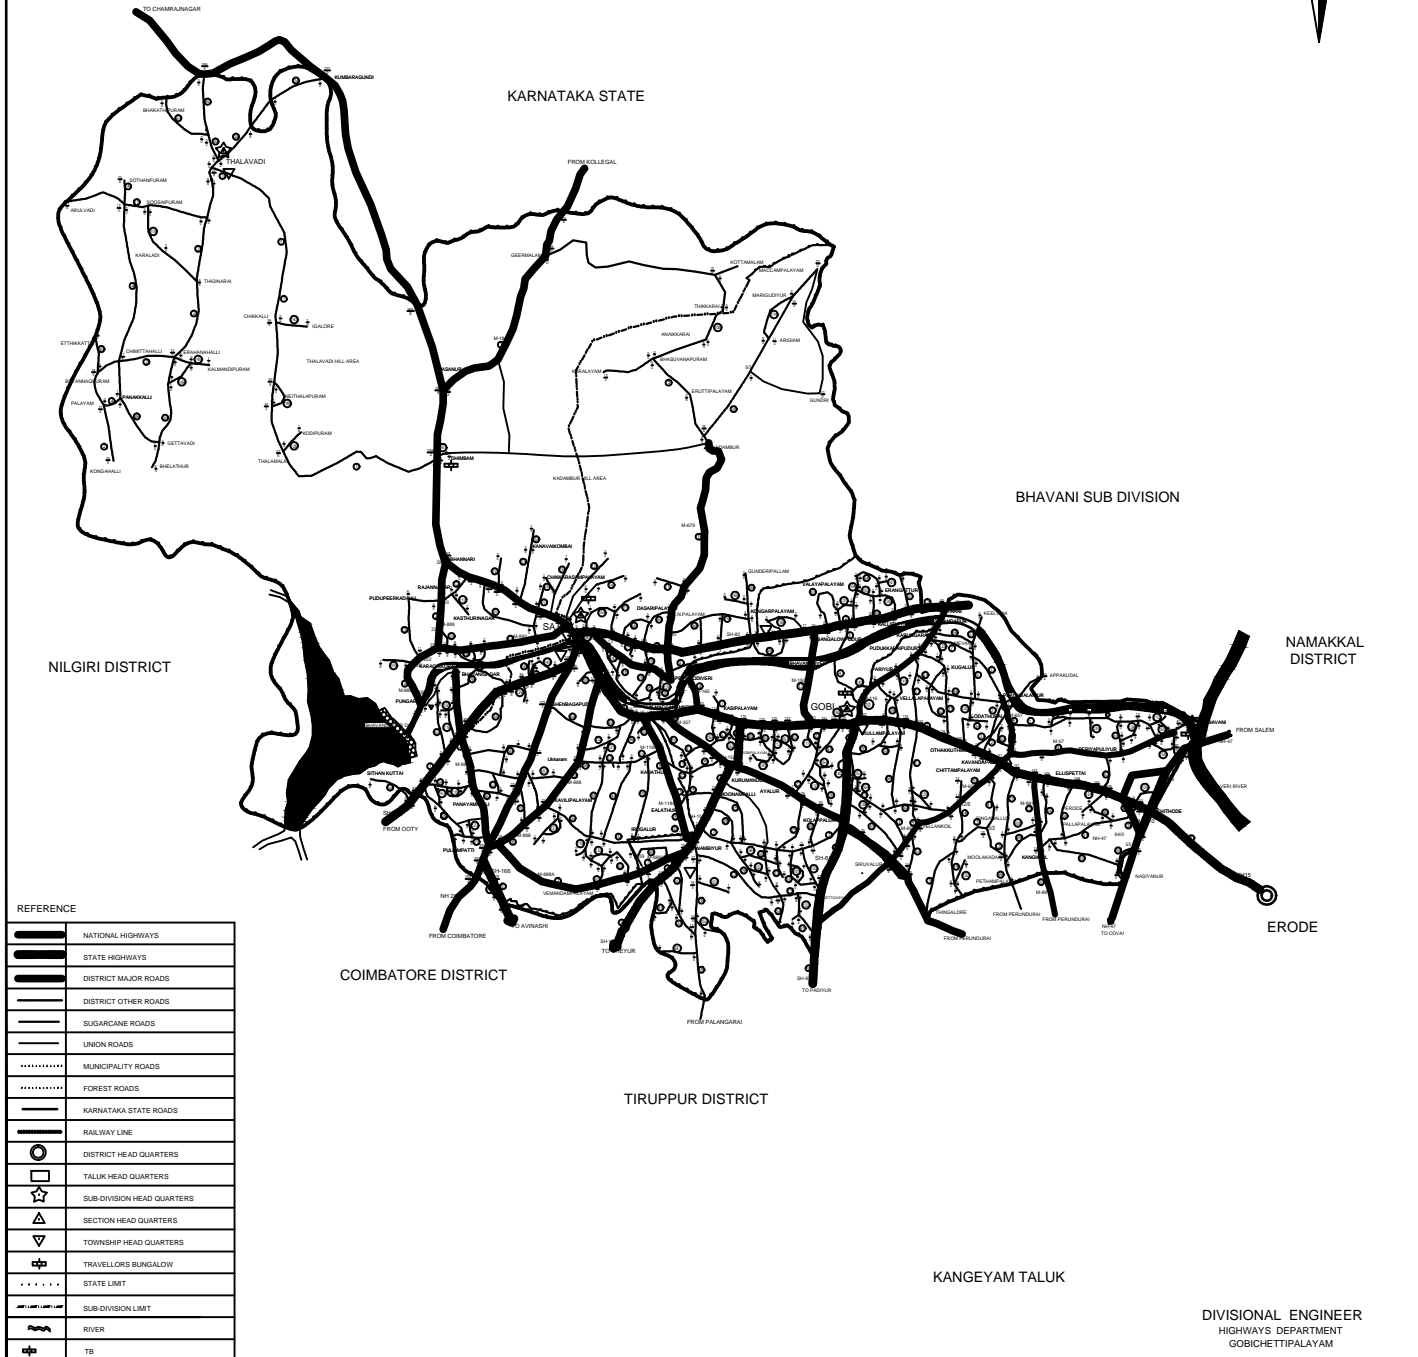

HIGHWAYS DEPARTMENT

GOBICHETTIPALAYAM DIVISION - JURISDICTION MAP

NH, SH, MDR & ODR

NORTH

REFERENCE

	NATIONAL HIGHWAYS
	STATE HIGHWAYS
	DISTRICT MAJOR ROADS
	DISTRICT OTHER ROADS
	SUGARCANE ROADS
	UNION ROADS
	MUNICIPALITY ROADS
	FOREST ROADS
	KARNATAKA STATE ROADS
	RAILWAY LINE
	DISTRICT HEAD QUARTERS
	TALUK HEAD QUARTERS
	SUB-DIVISION HEAD QUARTERS
	SECTION HEAD QUARTERS
	TOWNSHIP HEAD QUARTERS
	TRAVELLERS BUNGALOW
	STATE LIMIT
	SUB-DIVISION LIMIT
	RIVER
	TB