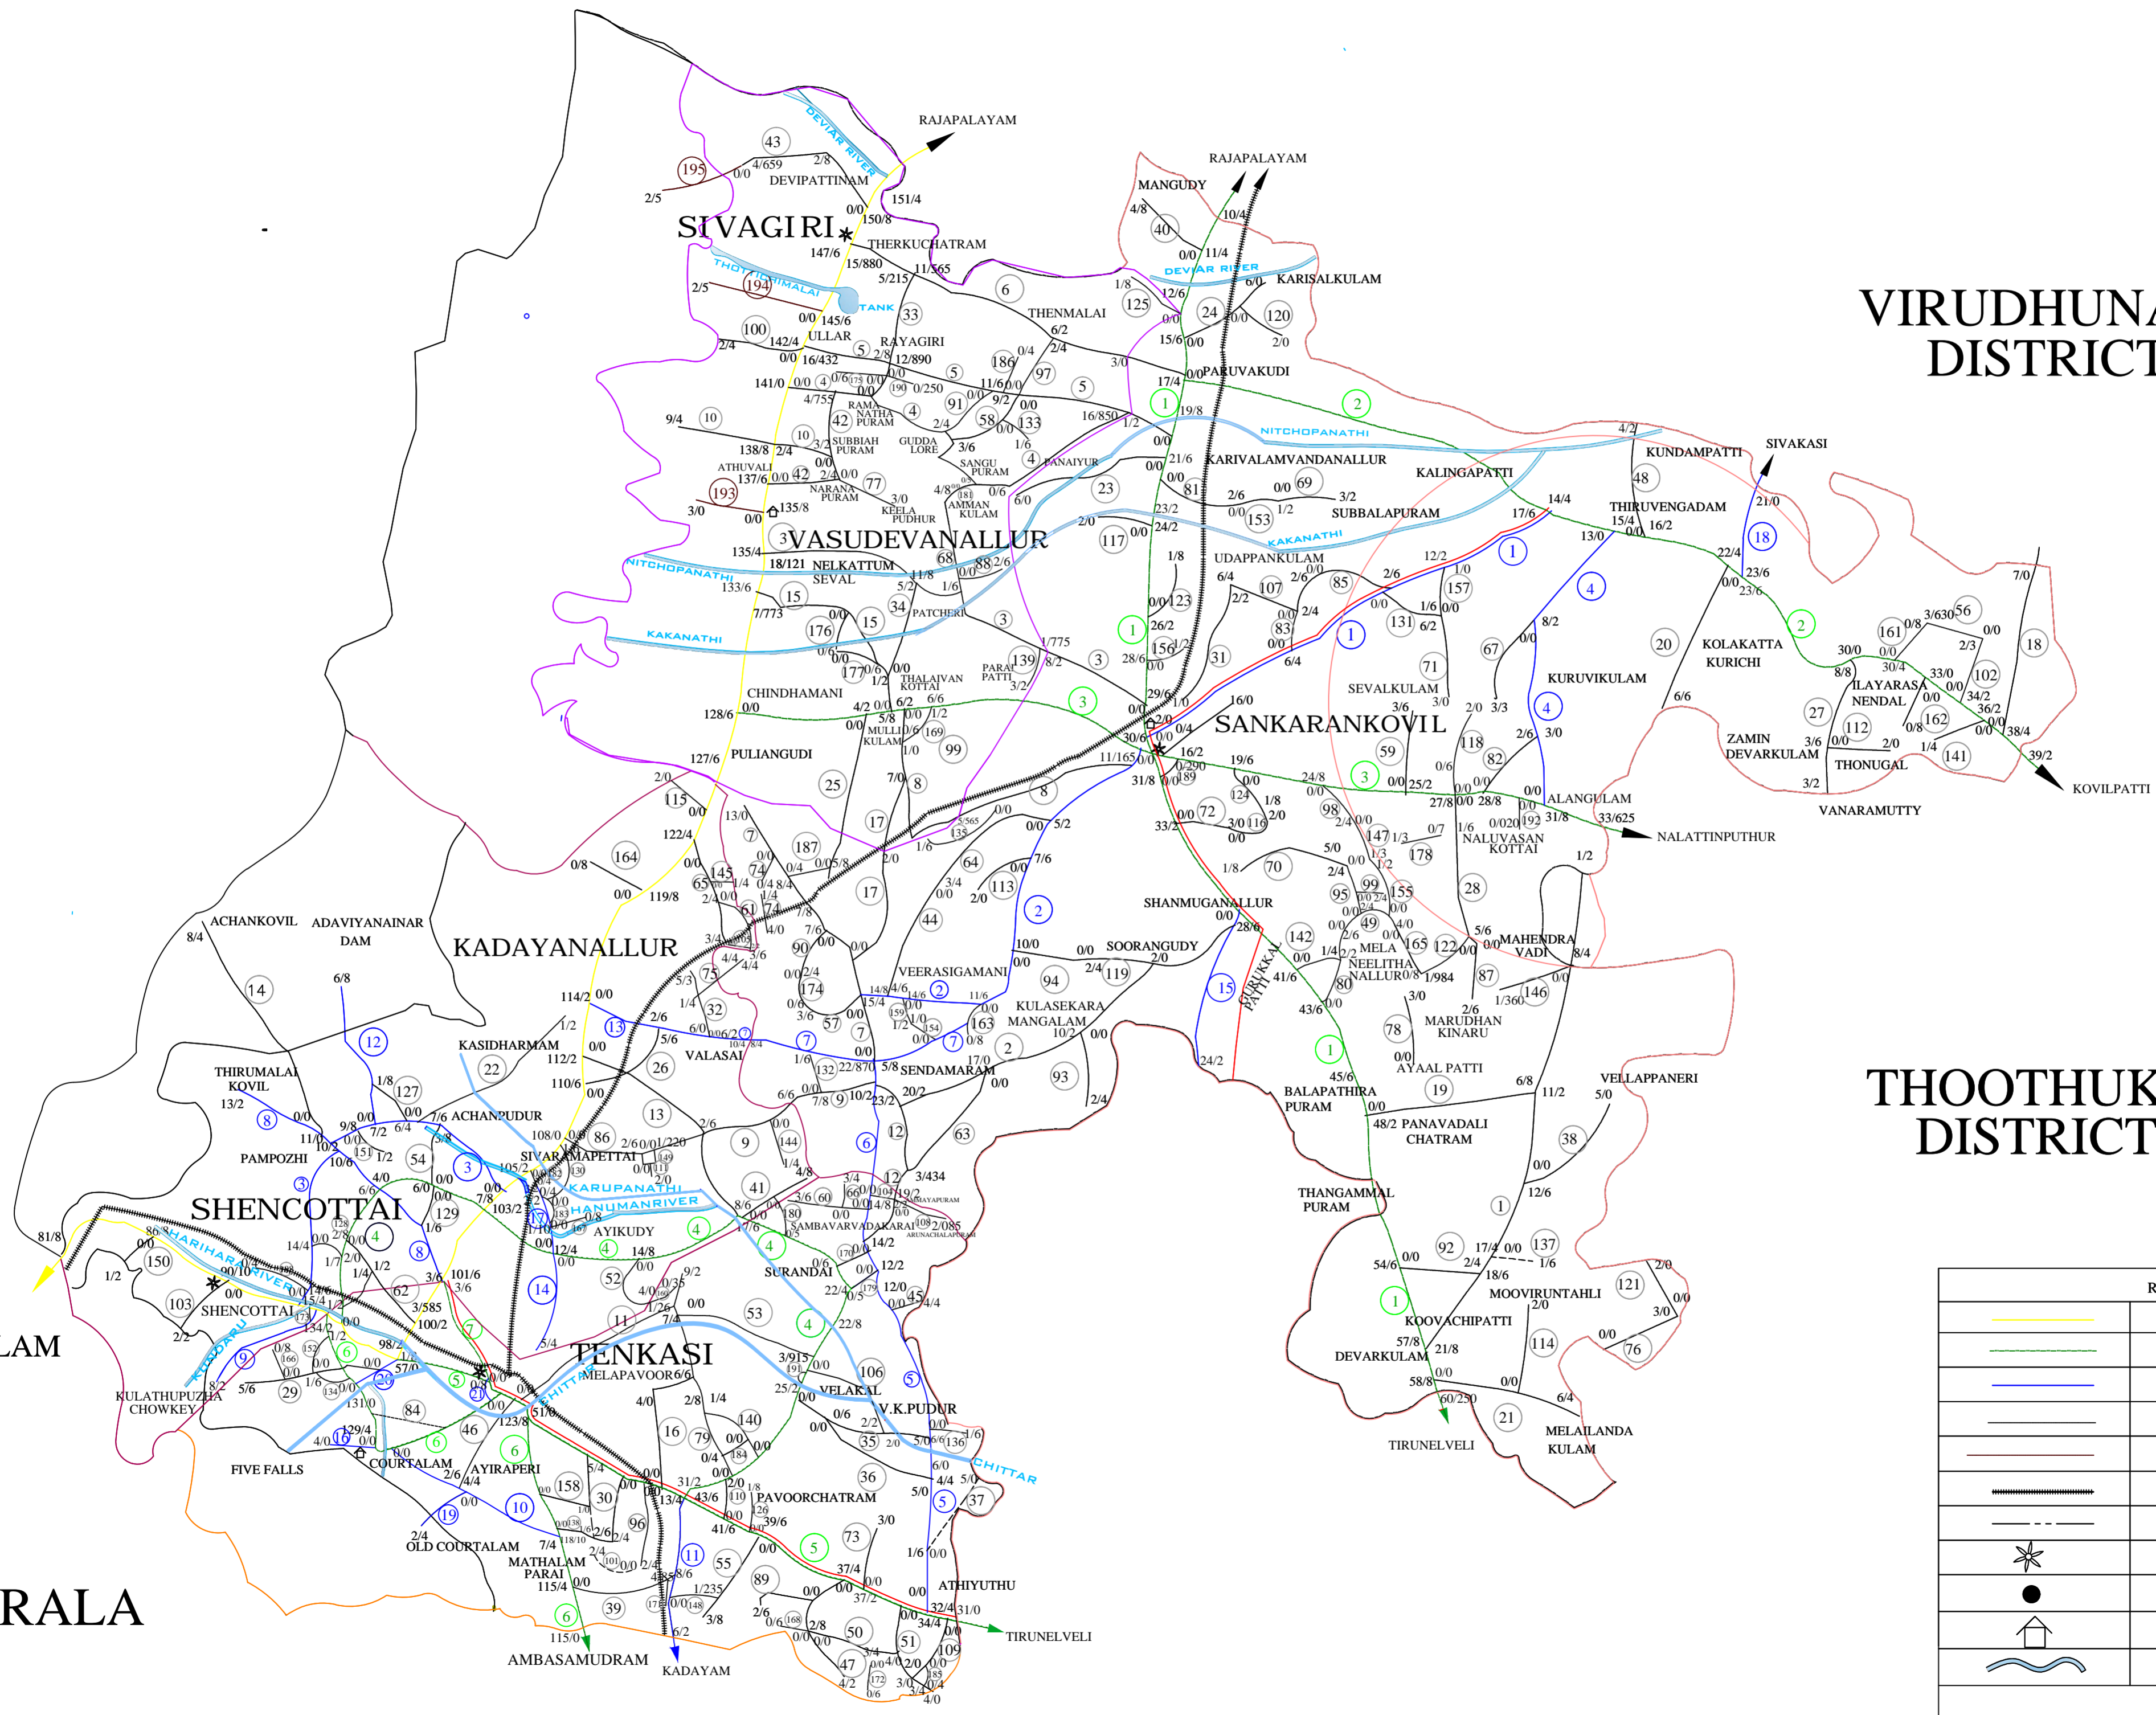

# TENKASI (H) C&M DIVISION JURISDICTION MAP (TIRUNELVELI DISTRICT)

VIRUDHUNAGAR DISTRICT

THOOTHUKUDI DISTRICT

KOLLAM

KERALA

REFERENCES	
	NATIONAL HIGHWAYS
	STATE HIGHWAYS
	MAJOR DISTRICT ROADS
	OTHER DISTRICT ROADS
	SUGARCANE ROADS
	RAILWAY TRACK
	DISTRICT BOUNDRY
	SUB DIVISION HEAD QUARTERS
	SECTION HEAD QUARTERS
	TRAVELLERS BUNGLOW
	RIVER