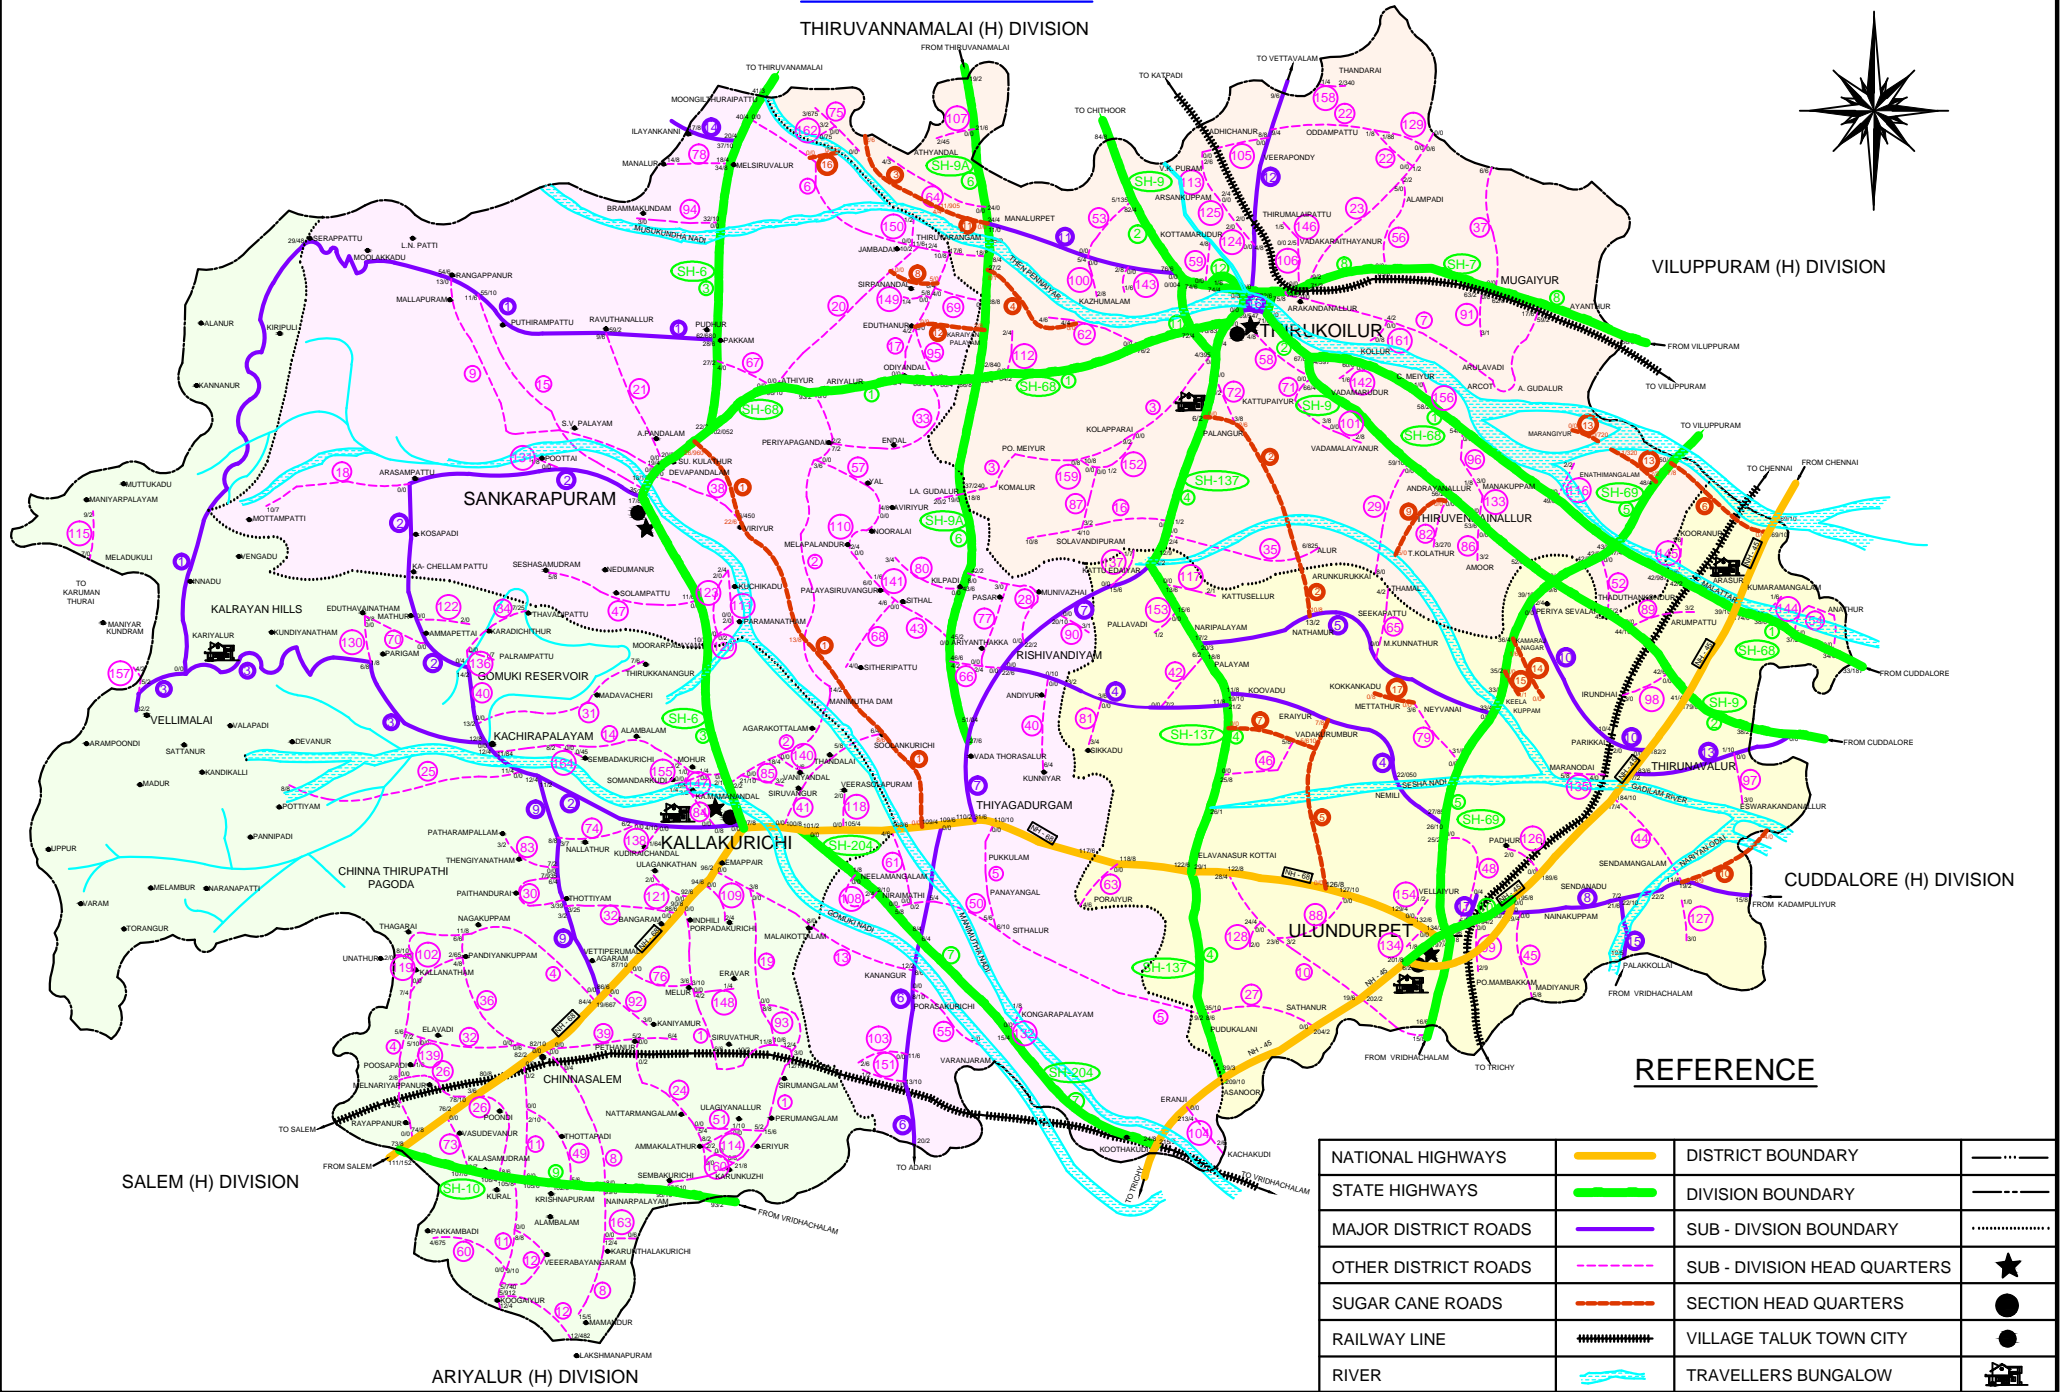

# KALLAKURICHI (H) DIVISION JURISDICTION MAP

SCALE 1 INCH = 2 MILES

THIRUVANNAMALAI (H) DIVISION

## REFERENCE

NATIONAL HIGHWAYS		DISTRICT BOUNDARY	
STATE HIGHWAYS		DIVISION BOUNDARY	
MAJOR DISTRICT ROADS		SUB - DIVISION BOUNDARY	
OTHER DISTRICT ROADS		SUB - DIVISION HEAD QUARTERS	
SUGAR CANE ROADS		SECTION HEAD QUARTERS	
RAILWAY LINE		VILLAGE TALUK TOWN CITY	
RIVER		TRAVELLERS BUNGALOW	